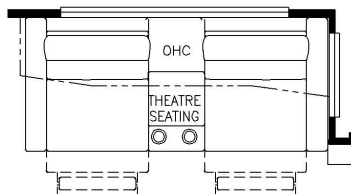

2025 Northern Star Diesel Pusher 4037

K123 - COMBINATION DESK
W/BUFFET DINETTE

K296 - EURO BOOTH
DINETTE

K103 - RECLINERS W/LAMPSTAND

K202 - 87 THEATRE SEATING

K154 - 74 TRI-FOLD SOFA

K890 - DROP DOWN BUNK

K193 - RECLINERS W/LAMPSTAND
(TALLER END WALL WINDOW)