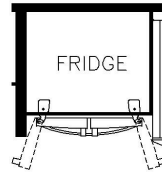

2025 Northern Star Diesel Pusher 4037

K123 - COMBINATION DESK
W/BUFFET DINETTE

K296 - EURO BOOTH
DINETTE

K103 - RECLINERS W/LAMPSTAND

K202 - 87 THEATRE SEATING

K154 - 74 TRI-FOLD SOFA

K890 - DROP DOWN BUNK

K193 - RECLINERS W/LAMPSTAND
(TALLER END WALL WINDOW)

J775 - WHIRLPOOL 19.7 CF
FRIDGE (SMALLER PANTRY)

J370 - FIREPLACE CABINET

K300 - 87 SIDE HIDE A BED

T510 - EGRESS DOOR