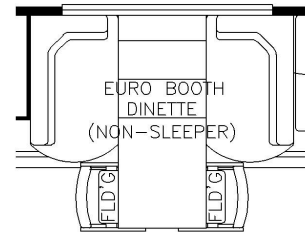

2025 Northern Star Diesel Pusher 4037

K123 - COMBINATION DESK
W/BUFFET DINETTE

K296 - EURO BOOTH
DINETTE

K103 - RECLINERS W/LAMPSTAND

K202 - 87 THEATRE SEATING

K154 - 74 TRI-FOLD SOFA

K890 - DROP DOWN BUNK

K193 - RECLINERS W/LAMPSTAND
(TALLER END WALL WINDOW)