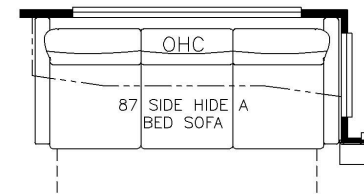

2025 Northern Star Diesel Pusher 4037

K123 - COMBINATION DESK
W/BUFFET DINETTE

K296 - EURO BOOTH
DINETTE

K103 - RECLINERS W/LAMPSTAND

K202 - 87 THEATRE SEATING

K154 - 74 TRI-FOLD SOFA

K890 - DROP DOWN BUNK

K193 - RECLINERS W/LAMPSTAND
(TALLER END WALL WINDOW)