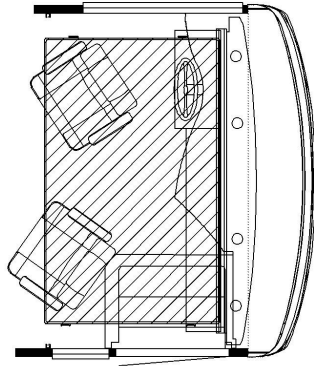

2025 Northern Star Diesel Pusher 4037

K123 - COMBINATION DESK
W/BUFFET DINETTE

K296 - EURO BOOTH
DINETTE

K103 - RECLINERS W/LAMPSTAND

K202 - 87 THEATRE SEATING

K154 - 74 TRI-FOLD SOFA

K890 - DROP DOWN BUNK

K193 - RECLINERS W/LAMPSTAND
(TALLER END WALL WINDOW)