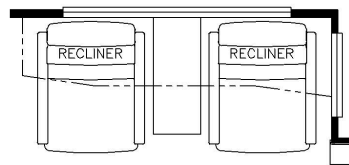

2025 Northern Star Diesel Pusher 4037

K123 - COMBINATION DESK
W/BUFFET DINETTE

K296 - EURO BOOTH
DINETTE

K103 - RECLINERS W/LAMPSTAND

K202 - 87 THEATRE SEATING

K154 - 74 TRI-FOLD SOFA

K890 - DROP DOWN BUNK

K193 - RECLINERS W/LAMPSTAND
(TALLER END WALL WINDOW)