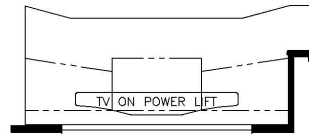

J370 - FIREPLACE CABINET