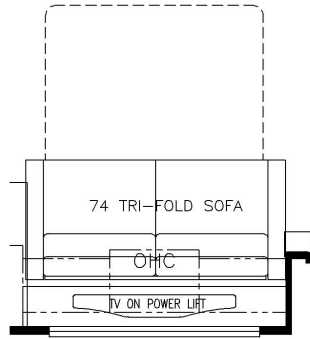

2025 Northern Star Diesel Pusher 4037

K123 - COMBINATION DESK
W/BUFFET DINETTE

K296 - EURO BOOTH
DINETTE

K103 - RECLINERS W/LAMPSTAND

K202 - 87 THEATRE SEATING

K154 - 74 TRI-FOLD SOFA

K890 - DROP DOWN BUNK

K193 - RECLINERS W/LAMPSTAND
(TALLER END WALL WINDOW)

J775 - WHIRLPOOL 19.7 CF
FRIDGE (SMALLER PANTRY)

J370 - FIREPLACE CABINET

K300 - 87 SIDE HIDE A BED

T510 - EGRESS DOOR