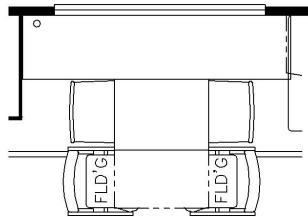

2025 Northern Star Diesel Pusher 4037

K123 - COMBINATION DESK
W/BUFFET DINETTE

K296 - EURO BOOTH
DINETTE

K103 - RECLINERS W/LAMPSTAND

K202 - 87 THEATRE SEATING

K154 - 74 TRI-FOLD SOFA

K890 - DROP DOWN BUNK

K193 - RECLINERS W/LAMPSTAND
(TALLER END WALL WINDOW)

J775 - WHIRLPOOL 19.7 CF
FRIDGE (SMALLER PANTRY)

J370 - FIREPLACE CABINET

K300 - 87 SIDE HIDE A BED

T510 - EGRESS DOOR