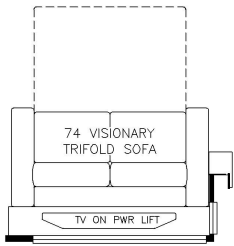

2025 King Aire Diesel Bus 4596

K364 - RECLINERS & LAMP STAND W/ 74 TRIFOLD

K366 - 87 THEATRE SEATING W/ 74 TRIFOLD

K440 - SOFA/DINETTE OVERHEAD CABINETS

K363 - OTTOMAN

K058 - EURO BOOTH DINETTE

K458 - CONVERTIBLE DINETTE

T375 - 54W x 17H KITCHEN WINDOW

K444 - OVERHEAD CABINET ABOVE BED