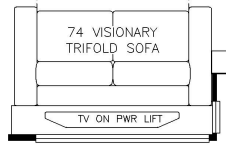

2025 King Aire Diesel Bus 4596

K364 - RECLINERS & LAMP STAND W/ 74 TRIFOLD

K366 - 87 THEATRE SEATING W/ 74 TRIFOLD

K440 - SOFA/DINETTE OVERHEAD CABINETS

K363 - OTTOMAN

K058 - EURO BOOTH DINETTE

K458 - CONVERTIBLE DINETTE