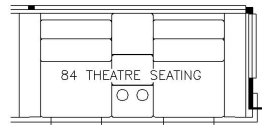

2025 King Aire Diesel Bus 4596

K364 - RECLINERS & LAMP STAND W/ 74 TRIFOLD

K366 - 87 THEATRE SEATING W/ 74 TRIFOLD

K440 - SOFA/DINETTE OVERHEAD CABINETS

K363 - OTTOMAN

K058 - EURO BOOTH DINETTE

K458 - CONVERTIBLE DINETTE