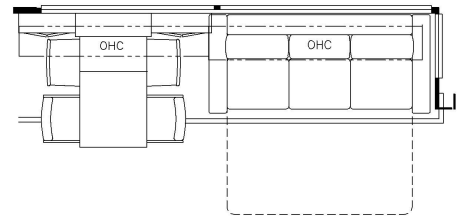

2025 King Aire Diesel Bus 4596

K364 - RECLINERS & LAMP STAND W/ 74 TRIFOLD

K366 - 87 THEATRE SEATING W/ 74 TRIFOLD

K440 - SOFA/DINETTE OVERHEAD CABINETS

K363 - OTTOMAN

K058 - EURO BOOTH DINETTE

K458 - CONVERTIBLE DINETTE

T375 - 54W x 17H KITCHEN WINDOW

K444 - OVERHEAD CABINET ABOVE BED