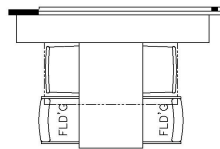

2025 King Aire Diesel Bus 4596

K364 - RECLINERS & LAMP STAND W/ 74 TRIFOLD

K366 - 87 THEATRE SEATING W/ 74 TRIFOLD

K440 - SOFA/DINETTE OVERHEAD CABINETS

K363 - OTTOMAN

K058 - EURO BOOTH DINETTE

K458 - CONVERTIBLE DINETTE

T375 - 54W x 17H KITCHEN WINDOW

K444 - OVERHEAD CABINET ABOVE BED