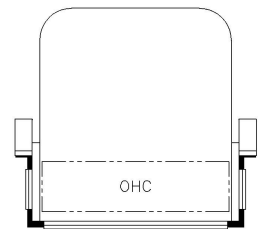

2025 King Aire Diesel Bus 4596

K364 - RECLINERS & LAMP STAND W/ 74 TRIFOLD

K366 - 87 THEATRE SEATING W/ 74 TRIFOLD

K440 - SOFA/DINETTE OVERHEAD CABINETS

K363 - OTTOMAN

K058 - EURO BOOTH DINETTE

K458 - CONVERTIBLE DINETTE

T375 - 54W x 17H KITCHEN WINDOW

K444 - OVERHEAD CABINET ABOVE BED