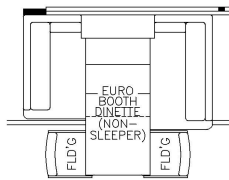

2025 King Aire Diesel Bus 4596

K364 - RECLINERS & LAMP STAND W/ 74 TRIFOLD

K366 - 87 THEATRE SEATING W/ 74 TRIFOLD

K440 - SOFA/DINETTE OVERHEAD CABINETS

K363 - OTTOMAN

K058 - EURO BOOTH DINETTE

K458 - CONVERTIBLE DINETTE

T375 - 54W x 17H KITCHEN WINDOW

K444 - OVERHEAD CABINET ABOVE BED