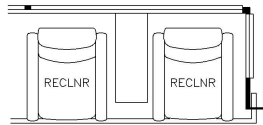

2025 King Aire Diesel Bus 4596

K364 - RECLINERS & LAMP STAND W/ 74 TRIFOLD

K366 - 87 THEATRE SEATING W/ 74 TRIFOLD

K440 - SOFA/DINETTE OVERHEAD CABINETS

K363 - OTTOMAN

K058 - EURO BOOTH DINETTE

K458 - CONVERTIBLE DINETTE