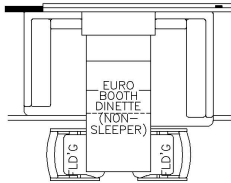

2025 King Aire Diesel Bus 4558

K058 - EURO BOOTH DINETTE

K458 - CONVERTIBLE DINETTE

K442 - DINETTE OVERHEAD CABINET

K446 - DS SOFA OVERHEAD CABINET

T375 - 60W x 15H KITCHEN WINDOW

K444 - OVERHEAD CABINET ABOVE BED