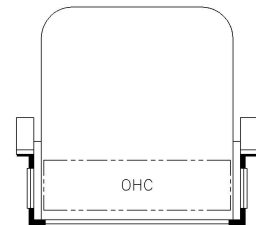

2025 King Aire Diesel Bus 4558

K058 - EURO BOOTH DINETTE

K458 - CONVERTIBLE DINETTE

K442 - DINETTE OVERHEAD CABINET

K446 - DS SOFA OVERHEAD CABINET

T375 - 60W x 15H KITCHEN WINDOW

K444 - OVERHEAD CABINET ABOVE BED