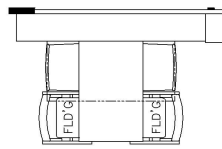

2025 King Aire Diesel Bus 4558

K058 - EURO BOOTH DINETTE

K458 - CONVERTIBLE DINETTE

K442 - DINETTE OVERHEAD CABINET

K446 - DS SOFA OVERHEAD CABINET

T375 - 60W x 15H KITCHEN WINDOW

K444 - OVERHEAD CABINET ABOVE BED