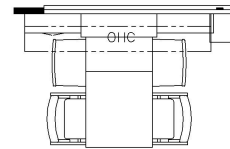

2025 King Aire Diesel Bus 4558

K058 - EURO BOOTH DINETTE

K458 - CONVERTIBLE DINETTE

K442 - DINETTE OVERHEAD CABINET

K446 - DS SOFA OVERHEAD CABINET

T375 - 60W x 15H KITCHEN WINDOW

K444 - OVERHEAD CABINET ABOVE BED