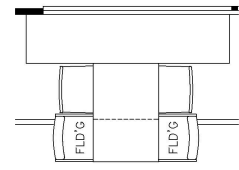

2025 King Aire Diesel Bus 4531

K365 - RECLINERS & LAMP STAND W/ 68 TRIFOLD

K367 - 87 THEATRE SEATING W/ 68 TRIFOLD

K440 - SOFA/DINETTE OVERHEAD CABINETS

K058 - EURO BOOTH DINETTE

K072 - POWERED EXTENDA FLEX DINETTE

K079 - U-DINETTE

K910 - COMBINATION DESK W/ BUFFET DINETTE

K363 - OTTOMAN

K458 - CONVERTIBLE DINETTE

T375 - 60W x 15H KITCHEN WINDOW

K444 - OVERHEAD CABINET ABOVE BED