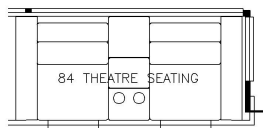

2025 King Aire Diesel Bus 4531

K365 - RECLINERS & LAMP STAND W/ 68 TRIFOLD

K367 - 87 THEATRE SEATING W/ 68 TRIFOLD

K440 - SOFA/DINETTE OVERHEAD CABINETS

K058 - EURO BOOTH DINETTE

K072 - POWERED EXTENDA FLEX DINETTE

K079 - U-DINETTE

K910 - COMBINATION DESK W/ BUFFET DINETTE

K363 - OTTOMAN

K458 - CONVERTIBLE DINETTE

T375 - 60W x 15H KITCHEN WINDOW

K444 - OVERHEAD CABINET ABOVE BED