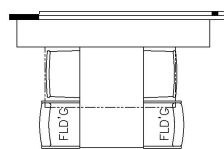

2025 King Aire Diesel Bus 4531

K365 - RECLINERS & LAMP STAND W/ 68 TRIFOLD

K367 - 87 THEATRE SEATING W/ 68 TRIFOLD

K440 - SOFA/DINETTE OVERHEAD CABINETS

K058 - EURO BOOTH DINETTE

K072 - POWERED EXTENDA FLEX DINETTE

K079 - U-DINETTE

K910 - COMBINATION DESK W/ BUFFET DINETTE

K363 - OTTOMAN

K458 - CONVERTIBLE DINETTE

T375 - 60W x 15H KITCHEN WINDOW

K444 - OVERHEAD CABINET ABOVE BED