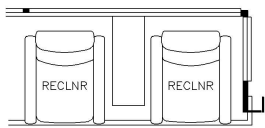

2025 King Aire Diesel Bus 4531

K365 - RECLINERS & LAMP STAND W/ 68 TRIFOLD

K367 - 87 THEATRE SEATING W/ 68 TRIFOLD

K440 - SOFA/DINETTE OVERHEAD CABINETS

K058 - EURO BOOTH DINETTE

K072 - POWERED EXTENDA FLEX DINETTE