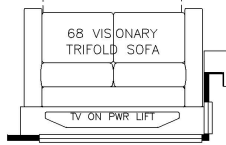

2025 King Aire Diesel Bus 4531

K365 - RECLINERS & LAMP STAND W/ 68 TRIFOLD

K367 - 87 THEATRE SEATING W/ 68 TRIFOLD

K440 - SOFA/DINETTE OVERHEAD CABINETS

K058 - EURO BOOTH DINETTE

K072 - POWERED EXTENDA FLEX DINETTE