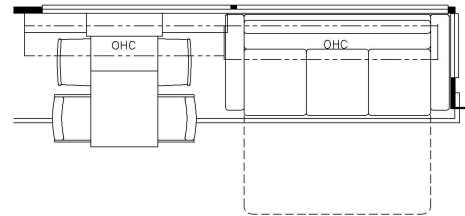

2025 King Aire Diesel Bus 4531

K365 - RECLINERS & LAMP STAND W/ 68 TRIFOLD

K367 - 87 THEATRE SEATING W/ 68 TRIFOLD

K440 - SOFA/DINETTE OVERHEAD CABINETS

K058 - EURO BOOTH DINETTE

K072 - POWERED EXTENDA FLEX DINETTE

K079 - U-DINETTE

K910 - COMBINATION DESK W/ BUFFET DINETTE

K363 - OTTOMAN

K458 - CONVERTIBLE DINETTE

T375 - 60W x 15H KITCHEN WINDOW

K444 - OVERHEAD CABINET ABOVE BED