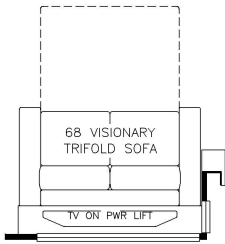

2025 King Aire Diesel Bus 4531

K365 - RECLINERS & LAMP STAND W/ 68 TRIFOLD

K367 - 87 THEATRE SEATING W/ 68 TRIFOLD

K440 - SOFA/DINETTE OVERHEAD CABINETS

K058 - EURO BOOTH DINETTE

K072 - POWERED EXTENDA FLEX DINETTE