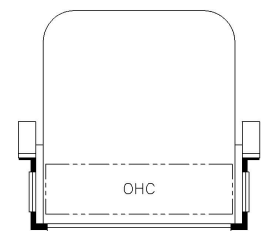

K079 - U-DINETTE

K910 - COMBINATION DESK W/ BUFFET DINETTE

K363 - OTTOMAN

K458 - CONVERTIBLE DINETTE

T375 - 60W x 15H KITCHEN WINDOW

K444 - OVERHEAD CABINET ABOVE BED