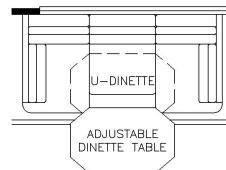

2025 King Aire Diesel Bus 4531

K365 - RECLINERS & LAMP STAND W/ 68 TRIFOLD

K367 - 87 THEATRE SEATING W/ 68 TRIFOLD

K440 - SOFA/DINETTE OVERHEAD CABINETS

K058 - EURO BOOTH DINETTE

K072 - POWERED EXTENDA FLEX DINETTE

K079 - U-DINETTE

K910 - COMBINATION DESK W/ BUFFET DINETTE

K363 - OTTOMAN

K458 - CONVERTIBLE DINETTE

T375 - 60W x 15H KITCHEN WINDOW

K444 - OVERHEAD CABINET ABOVE BED