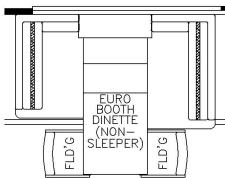

2025 King Aire Diesel Bus 4531

K365 - RECLINERS & LAMP STAND W/ 68 TRIFOLD

K367 - 87 THEATRE SEATING W/ 68 TRIFOLD

K440 - SOFA/DINETTE OVERHEAD CABINETS

K058 - EURO BOOTH DINETTE

K072 - POWERED EXTENDA FLEX DINETTE

K079 - U-DINETTE

K910 - COMBINATION DESK W/ BUFFET DINETTE

K363 - OTTOMAN

K458 - CONVERTIBLE DINETTE

T375 - 60W x 15H KITCHEN WINDOW

K444 - OVERHEAD CABINET ABOVE BED