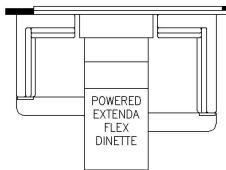

2025 King Aire Diesel Bus 4531

K365 - RECLINERS & LAMP STAND W/ 68 TRIFOLD

K367 - 87 THEATRE SEATING W/ 68 TRIFOLD

K440 - SOFA/DINETTE OVERHEAD CABINETS

K058 - EURO BOOTH DINETTE

K072 - POWERED EXTENDA FLEX DINETTE

K079 - U-DINETTE

K910 - COMBINATION DESK W/ BUFFET DINETTE

K363 - OTTOMAN

K458 - CONVERTIBLE DINETTE

T375 - 60W x 15H KITCHEN WINDOW

K444 - OVERHEAD CABINET ABOVE BED