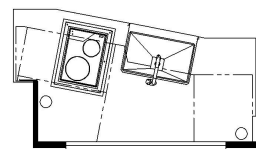

K079 - U-DINETTE

K910 - COMBINATION DESK W/ BUFFET DINETTE

K363 - OTTOMAN

K458 - CONVERTIBLE DINETTE

T375 - 60W x 15H KITCHEN WINDOW

K444 - OVERHEAD CABINET ABOVE BED