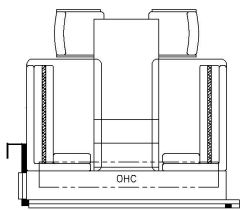

2025 King Aire Diesel Bus 4521

K364 - RECLINERS & LAMP STAND W/ 74 TRIFOLD

K366 - 87 THEATRE SEATING W/ 74 TRIFOLD

K363 - OTTOMAN

K442 - DINETTE OVERHEAD CABINETS

T375 - 60W x 15H KITCHEN WINDOW

K444 - OVERHEAD CABINET ABOVE BED