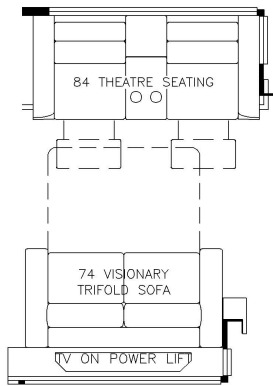

2025 King Aire Diesel Bus 4521

K364 - RECLINERS & LAMP STAND W/ 74 TRIFOLD

K366 - 87 THEATRE SEATING W/ 74 TRIFOLD

K363 - OTTOMAN

K442 - DINETTE OVERHEAD CABINETS

T375 - 60W x 15H KITCHEN WINDOW

K444 - OVERHEAD CABINET ABOVE BED