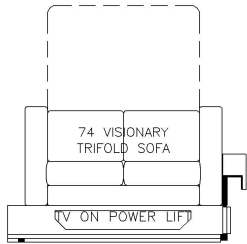

2025 King Aire Diesel Bus 4521

K364 - RECLINERS & LAMP STAND W/ 74 TRIFOLD

K366 - 87 THEATRE SEATING W/ 74 TRIFOLD

K363 - OTTOMAN

K442 - DINETTE OVERHEAD CABINETS

T375 - 60W x 15H KITCHEN WINDOW

K444 - OVERHEAD CABINET ABOVE BED