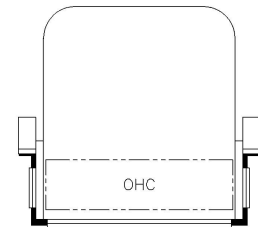

2025 King Aire Diesel Bus 4521

K364 - RECLINERS & LAMP STAND W/ 74 TRIFOLD

K366 - 87 THEATRE SEATING W/ 74 TRIFOLD

K363 - OTTOMAN

K442 - DINETTE OVERHEAD CABINETS

T375 - 60W x 15H KITCHEN WINDOW

K444 - OVERHEAD CABINET ABOVE BED