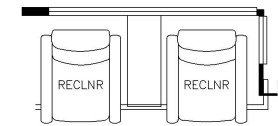

2025 King Aire Diesel Bus 4521

K364 - RECLINERS & LAMP STAND W/ 74 TRIFOLD

K366 - 87 THEATRE SEATING W/ 74 TRIFOLD

K363 - OTTOMAN

K442 - DINETTE OVERHEAD CABINETS

T375 - 60W x 15H KITCHEN WINDOW

K444 - OVERHEAD CABINET ABOVE BED