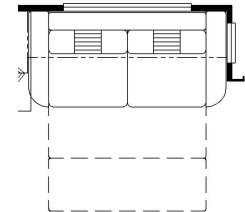

2025 Bay Star Sport Gas Motorhome 3225

J120 - NORCOLD 15 CF 3 DOOR FRIDGE (REMOVES PANTRY)

K085 - FOLDING COCKPIT TABLE

K201 - 74 VISIONARY TRIFOLD SOFA

K217 - EURO BOOTH DINETTE

K356 - 74 NON-SLEEPER INCLINER SOFA