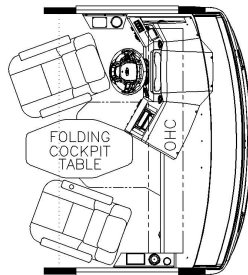

2025 Bay Star Sport Gas Motorhome 3225

J120 - NORCOLD 15 CF 3 DOOR FRIDGE (REMOVES PANTRY)

K085 - FOLDING COCKPIT TABLE

K201 - 74 VISIONARY TRIFOLD SOFA

K217 - EURO BOOTH DINETTE

K356 - 74 NON-SLEEPER INCLINER SOFA