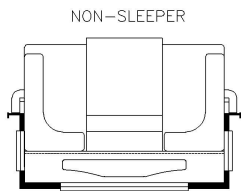

2025 Bay Star Sport Gas Motorhome 3225

J120 - NORCOLD 15 CF 3 DOOR FRIDGE (REMOVES PANTRY)

K085 - FOLDING COCKPIT TABLE

K201 - 74 VISIONARY TRIFOLD SOFA

K217 - EURO BOOTH DINETTE

K356 - 74 NON-SLEEPER INCLINER SOFA