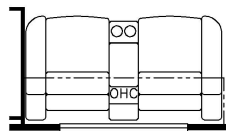

2025 Bay Star Sport Gas Motorhome 3016

K201 - 74 VISIONARY TRIFOLD SOFA

K935 - DROP DOWN BUNK

K085 - FOLDING COCKPIT TABLE

K217 - EURO BOOTH DINETTE  
NON-SLEEPER

K350 - 74 THEATRE SOFA