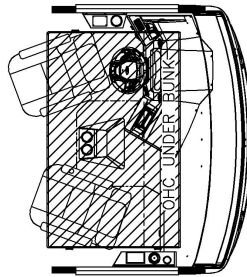

2025 Bay Star Sport Gas Motorhome 3016

K201 - 74 VISIONARY TRIFOLD SOFA

K935 - DROP DOWN BUNK

K085 - FOLDING COCKPIT TABLE

K217 - EURO BOOTH DINETTE  
NON-SLEEPER

K350 - 74 THEATRE SOFA