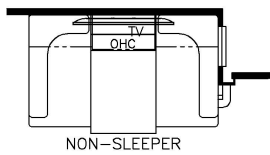

2025 Bay Star Sport Gas Motorhome 3016

K201 - 74 VISIONARY TRIFOLD SOFA

K935 - DROP DOWN BUNK

K085 - FOLDING COCKPIT TABLE

K217 - EURO BOOTH DINETTE  
NON-SLEEPER

K350 - 74 THEATRE SOFA