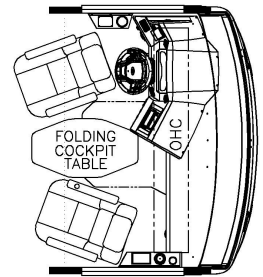

2025 Bay Star Sport Gas Motorhome 3016

K201 - 74 VISIONARY TRIFOLD SOFA

K935 - DROP DOWN BUNK

K085 - FOLDING COCKPIT TABLE

K217 - EURO BOOTH DINETTE  
NON-SLEEPER

K350 - 74 THEATRE SOFA