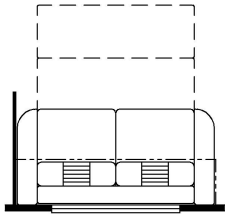

2025 Bay Star Sport Gas Motorhome 3016

K201 - 74 VISIONARY TRIFOLD SOFA

K935 - DROP DOWN BUNK

K085 - FOLDING COCKPIT TABLE

K217 - EURO BOOTH DINETTE  
NON-SLEEPER

K350 - 74 THEATRE SOFA