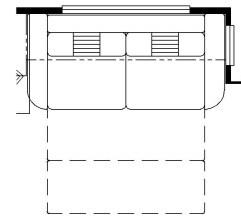

2025 Bay Star Sport Gas Motorhome 3014

J120 - NORCOLD 15 CF 3 DOOR FRIDGE (REMOVES PANTRY)

K085 - FOLDING COCKPIT TABLE

K201 - 74 VISIONARY TRIFOLD SOFA

K217 - EURO BOOTH DINETTE

K350 - THEATRE SEATING

K935 - DROP DOWN BUNK