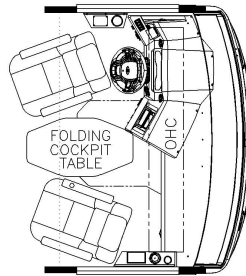

2025 Bay Star Sport Gas Motorhome 3014

J120 - NORCOLD 15 CF 3 DOOR FRIDGE (REMOVES PANTRY)

K085 - FOLDING COCKPIT TABLE

K201 - 74 VISIONARY TRIFOLD SOFA

K217 - EURO BOOTH DINETTE

K350 - THEATRE SEATING

K935 - DROP DOWN BUNK