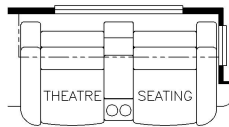

2025 Bay Star Sport Gas Motorhome 3014

J120 - NORCOLD 15 CF 3 DOOR FRIDGE (REMOVES PANTRY)

K085 - FOLDING COCKPIT TABLE

K201 - 74 VISIONARY TRIFOLD SOFA

K217 - EURO BOOTH DINETTE

K350 - THEATRE SEATING

K935 - DROP DOWN BUNK