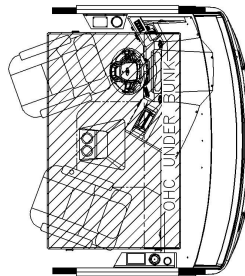

2025 Bay Star Sport Gas Motorhome 2813

K085 - FOLDING COCKPIT TABLE

K201 - 74 VISIONARY TRIFOLD SOFA

K350 - 74 THEATRE SOFA

K642 - KING BED

K935 - DROP DOWN BUNK

T510 - EGRESS DOOR