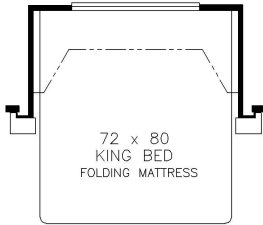

2025 Bay Star Sport Gas Motorhome 2813

K085 - FOLDING COCKPIT TABLE

K201 - 74 VISIONARY TRIFOLD SOFA

K350 - 74 THEATRE SOFA

K642 - KING BED

K935 - DROP DOWN BUNK

T510 - EGRESS DOOR