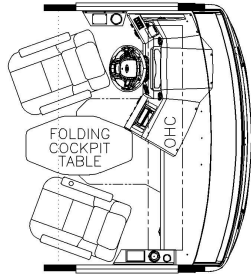

2025 Bay Star Sport Gas Motorhome 2813

K085 - FOLDING COCKPIT TABLE

K201 - 74 VISIONARY TRIFOLD SOFA

K350 - 74 THEATRE SOFA

K642 - KING BED

K935 - DROP DOWN BUNK

T510 - EGRESS DOOR