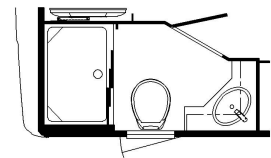

2025 Bay Star Sport Gas Motorhome 2813

K085 - FOLDING COCKPIT TABLE

K201 - 74 VISIONARY TRIFOLD SOFA

K350 - 74 THEATRE SOFA

K642 - KING BED

K935 - DROP DOWN BUNK

T510 - EGRESS DOOR