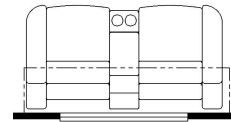

2025 Bay Star Sport Gas Motorhome 2813

K085 - FOLDING COCKPIT TABLE

K201 - 74 VISIONARY TRIFOLD SOFA

K350 - 74 THEATRE SOFA

K642 - KING BED

K935 - DROP DOWN BUNK

T510 - EGRESS DOOR