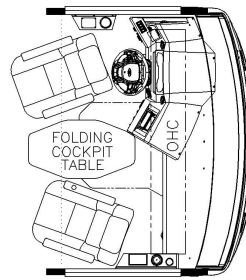

K085 - FOLDING COCKPIT TABLE