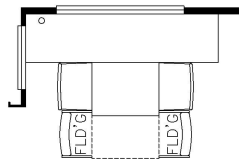

2025 Bay Star Gas Motorhome 3826

T510 - EGRESS DOOR

J351 - FRONT TV OHC

K085 - FOLDING COCKPIT TABLE

K930 - DROP DOWN BUNK

NON-SLEEPER

K217 - EURO BOOTH DINETTE

K123 - COMBINATION DESK W/BUFFET DINETTE