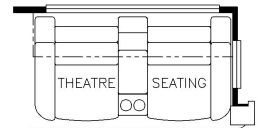

2025 Bay Star Gas Motorhome 3826

T510 - EGRESS DOOR

J351 - FRONT TV OHC

K085 - FOLDING COCKPIT TABLE

K930 - DROP DOWN BUNK

NON-SLEEPER

K217 - EURO BOOTH DINETTE

K123 - COMBINATION DESK W/BUFFET DINETTE

K201 - 74 V2 TRIFOLD SOFA

K350 - 74 THEATRE SEATING

J125 - NORCOLD 15 CF 3 DOOR FRIDGE

K129 - COMBINATION DESK W/FREE STANDING DINETTE

K350 - 74 THEATRE SEATING

K351 - 74 THEATRE, 68 VISIONARY V2 TRIFOLD SOFA