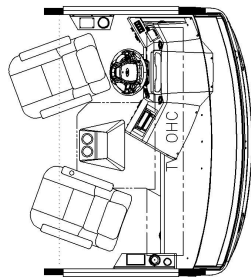

2025 Bay Star Gas Motorhome 3826

T510 - EGRESS DOOR

J351 - FRONT TV OHC

K085 - FOLDING COCKPIT TABLE

K930 - DROP DOWN BUNK

NON-SLEEPER

K217 - EURO BOOTH DINETTE

K123 - COMBINATION DESK W/BUFFET DINETTE