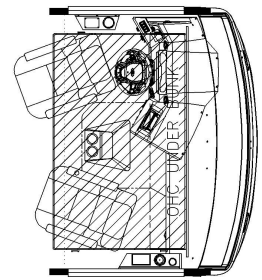

2025 Bay Star Gas Motorhome 3826

T510 - EGRESS DOOR

J351 - FRONT TV OHC

K085 - FOLDING COCKPIT TABLE

K930 - DROP DOWN BUNK

NON-SLEEPER

K217 - EURO BOOTH DINETTE

K123 - COMBINATION DESK W/BUFFET DINETTE