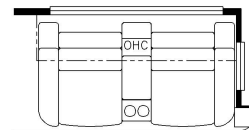

K201 - 74 V2 TRIFOLD SOFA

K350 - 74 THEATRE SEATING

J125 - NORCOLD 15 CF 3 DOOR FRIDGE

K129 - COMBINATION DESK W/FREE STANDING DINETTE

K350 - 74 THEATRE SEATING

K351 - 74 THEATRE, 68 VISIONARY V2 TRIFOLD SOFA