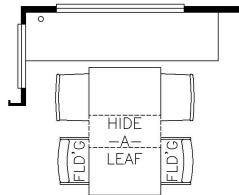

2025 Bay Star Gas Motorhome 3826

T510 - EGRESS DOOR

J351 - FRONT TV OHC

K085 - FOLDING COCKPIT TABLE

K930 - DROP DOWN BUNK

NON-SLEEPER

K217 - EURO BOOTH DINETTE

K123 - COMBINATION DESK W/BUFFET DINETTE

K201 - 74 V2 TRIFOLD SOFA

K350 - 74 THEATRE SEATING

J125 - NORCOLD 15 CF 3 DOOR FRIDGE

K129 - COMBINATION DESK W/FREE STANDING DINETTE

K350 - 74 THEATRE SEATING

K351 - 74 THEATRE, 68 VISIONARY V2 TRIFOLD SOFA