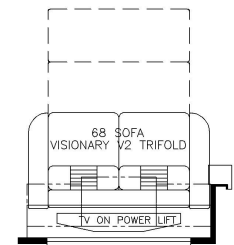

K201 - 74 V2 TRIFOLD SOFA

K350 - 74 THEATRE SEATING

J125 - NORCOLD 15 CF 3 DOOR FRIDGE

K129 - COMBINATION DESK W/FREE STANDING DINETTE

K350 - 74 THEATRE SEATING

K351 - 74 THEATRE, 68 VISIONARY V2 TRIFOLD SOFA