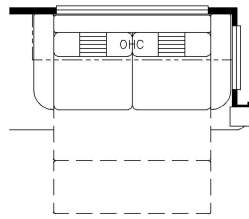

2025 Bay Star Gas Motorhome 3826

T510 - EGRESS DOOR

J351 - FRONT TV OHC

K085 - FOLDING COCKPIT TABLE

K930 - DROP DOWN BUNK

NON-SLEEPER

K217 - EURO BOOTH DINETTE

K123 - COMBINATION DESK W/BUFFET DINETTE