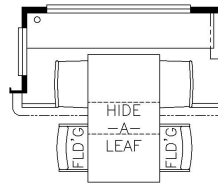

2025 Boy Star Gas Motorhome 3811

J077 - TV LIFT W/FIREPLACE

K129 - COMBINATION DESK W/FREE STANDING DINETTE

K123 - COMBINATION DESK W/BUFFET DINETTE

K629 - LOWERED BED BASE W/ FREESTYLE GLIDEAWAY ADJUSTABLE BED MECHANISM W/WINDOW