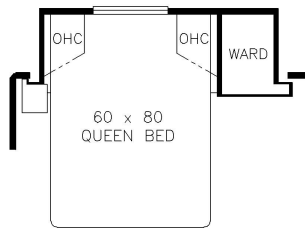

2025 Boy Star Gas Motorhome 3811

J077 - TV LIFT W/FIREPLACE

K129 - COMBINATION DESK W/FREE STANDING DINETTE

K123 - COMBINATION DESK W/BUFFET DINETTE

K629 - LOWERED BED BASE W/ FREESTYLE GLIDEAWAY ADJUSTABLE BED MECHANISM W/WINDOW

K055 - POWERED ADJUSTABLE HEIGHT BED BASE W/WINDOW

K936 - DROP DOWN BUNK W/ TV LIFT W/ FIREPLACE; OMITS 32" DROP DOWN TV IN CAB AREA (CAN'T BE COMBINED W/ 68 V2 TRIFOLD SOFA)

T045 - SLIDING SCREEN DOOR OVER WHEEL CHAIR LIFT AREA