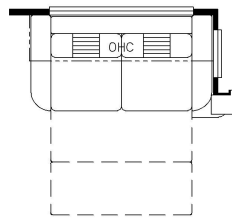

2025 Boy Star Gas Motorhome 3811

J077 - TV LIFT W/FIREPLACE

K129 - COMBINATION DESK W/FREE STANDING DINETTE

K123 - COMBINATION DESK W/BUFFET DINETTE

K629 - LOWERED BED BASE W/ FREESTYLE GLIDEAWAY ADJUSTABLE BED MECHANISM W/WINDOW

K055 - POWERED ADJUSTABLE HEIGHT BED BASE W/WINDOW

K936 - DROP DOWN BUNK W/ TV LIFT W/ FIREPLACE; OMITS 32" DROP DOWN TV IN CAB AREA (CAN'T BE COMBINED W/ 68 V2 TRIFOLD SOFA)

T045 - SLIDING SCREEN DOOR OVER WHEEL CHAIR LIFT AREA