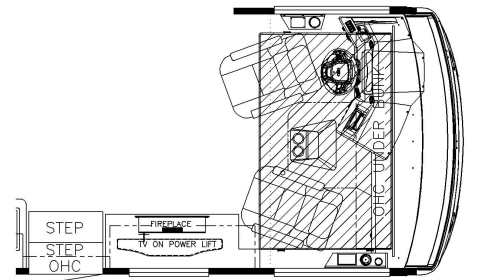

2025 Boy Star Gas Motorhome 3811

J077 - TV LIFT W/FIREPLACE

K129 - COMBINATION DESK W/FREE STANDING DINETTE

K123 - COMBINATION DESK W/BUFFET DINETTE

K629 - LOWERED BED BASE W/ FREESTYLE GLIDEAWAY ADJUSTABLE BED MECHANISM W/WINDOW

K055 - POWERED ADJUSTABLE HEIGHT BED BASE W/WINDOW

K936 - DROP DOWN BUNK W/ TV LIFT W/ FIREPLACE; OMITS 32" DROP DOWN TV IN CAB AREA (CAN'T BE COMBINED W/ 68 V2 TRIFOLD SOFA)

T045 - SLIDING SCREEN DOOR OVER WHEEL CHAIR LIFT AREA