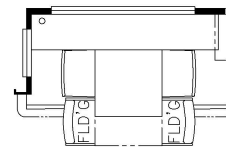

2025 Boy Star Gas Motorhome 3811

J077 - TV LIFT W/FIREPLACE

K129 - COMBINATION DESK W/FREE STANDING DINETTE

K123 - COMBINATION DESK W/BUFFET DINETTE

K629 - LOWERED BED BASE W/ FREESTYLE GLIDEAWAY ADJUSTABLE BED MECHANISM W/WINDOW

K055 - POWERED ADJUSTABLE HEIGHT BED BASE W/WINDOW

K936 - DROP DOWN BUNK W/ TV LIFT W/ FIREPLACE; OMITS 32" DROP DOWN TV IN CAB AREA (CAN'T BE COMBINED W/ 68 V2 TRIFOLD SOFA)

T045 - SLIDING SCREEN DOOR OVER WHEEL CHAIR LIFT AREA