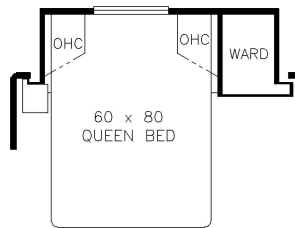

2025 Boy Star Gas Motorhome 3811

J077 - TV LIFT W/FIREPLACE

K129 - COMBINATION DESK W/FREE STANDING DINETTE

K123 - COMBINATION DESK W/BUFFET DINETTE

K629 - LOWERED BED BASE W/ FREESTYLE GLIDEAWAY ADJUSTABLE BED MECHANISM W/WINDOW

K055 - POWERED ADJUSTABLE HEIGHT BED BASE W/WINDOW

K936 - DROP DOWN BUNK W/ TV LIFT W/ FIREPLACE; OMITS 32" DROP DOWN TV IN CAB AREA (CAN'T BE COMBINED W/ 68 V2 TRIFOLD SOFA)

T045 - SLIDING SCREEN DOOR OVER WHEEL CHAIR LIFT AREA