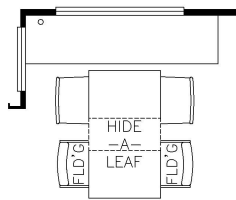

K351 - 74 THEATRE, 68 VISIONARY V2 TRIFOLD SOFA

J125 - NORCOLD 15 CF 3 DOOR FRIDGE

K129 - COMBINATION DESK W/ FREE STANDING DINETTE

K350 - 74 THEATRE SEATING