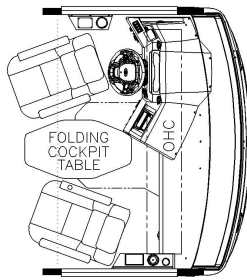

K085 - FOLDING COCKPIT TABLE