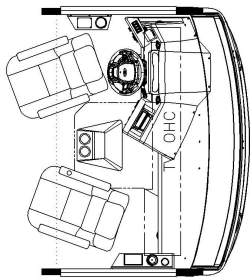

J351 - FRONT TV OHC