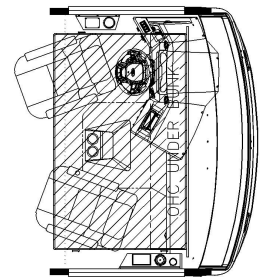

2025 Bay Star Gas Motorhome 3626

J351 - FRONT TV OHC

K085 - FOLDING COCKPIT TABLE

K930 - DROP DOWN BUNK

NON-SLEEPER

K217 - EURO BOOTH DINETTE

K123 - COMBINATION DESK W/BUFFET DINETTE

K201 - 74 V2 TRIFOLD SOFA

K351 - 74 THEATRE, 68 VISIONARY V2 TRIFOLD SOFA

J125 - NORCOLD 15 CF 3 DOOR FRIDGE

K129 - COMBINATION DESK W/ FREE STANDING DINETTE

K350 - 74 THEATRE SEATING