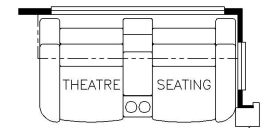

2025 Bay Star Gas Motorhome 3626

J351 - FRONT TV OHC

K085 - FOLDING COCKPIT TABLE

K930 - DROP DOWN BUNK

NON-SLEEPER

K217 - EURO BOOTH DINETTE

K123 - COMBINATION DESK W/BUFFET DINETTE

K201 - 74 V2 TRIFOLD SOFA

K351 - 74 THEATRE, 68 VISIONARY V2 TRIFOLD SOFA

J125 - NORCOLD 15 CF 3 DOOR FRIDGE

K129 - COMBINATION DESK W/ FREE STANDING DINETTE

K350 - 74 THEATRE SEATING