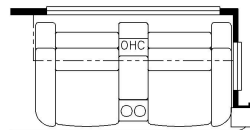

K350 - 74 THEATRE SEATING