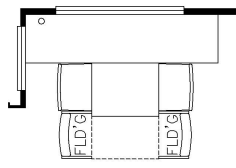

2025 Bay Star Gas Motorhome 3626

J351 - FRONT TV OHC

K085 - FOLDING COCKPIT TABLE

K930 - DROP DOWN BUNK

NON-SLEEPER

K217 - EURO BOOTH DINETTE

K123 - COMBINATION DESK W/BUFFET DINETTE

K201 - 74 V2 TRIFOLD SOFA