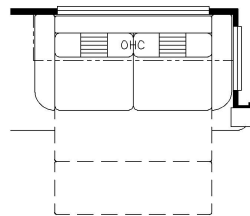

2025 Bay Star Gas Motorhome 3626

J351 - FRONT TV OHC

K085 - FOLDING COCKPIT TABLE

K930 - DROP DOWN BUNK

NON-SLEEPER

K217 - EURO BOOTH DINETTE

K123 - COMBINATION DESK W/BUFFET DINETTE

K201 - 74 V2 TRIFOLD SOFA