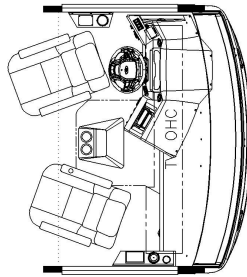

2025 Bay Star Gas Motorhome 3618

K930 - DROP DOWN BUNK

J351 - FRONT TV OHC

K085 - FOLDING COCKPIT TABLE

J125 - NORCOLD 15 CF 3 DOOR FRIDGE

K356 - 74 NON-SLEEPER INCLINER SOFA

K201 - 74 V2 TRIFOLD SOFA

K217 - EURO BOOTH DINETTE