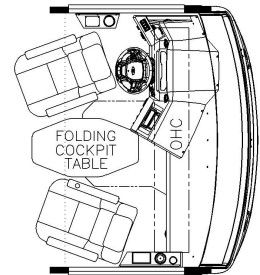

2025 Bay Star Gas Motorhome 3618

K930 - DROP DOWN BUNK

J351 - FRONT TV OHC

K085 - FOLDING COCKPIT TABLE

J125 - NORCOLD 15 CF 3 DOOR FRIDGE

K356 - 74 NON-SLEEPER INCLINER SOFA

K201 - 74 V2 TRIFOLD SOFA

K217 - EURO BOOTH DINETTE