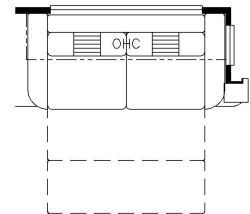

2025 Bay Star Gas Motorhome 3618

K930 - DROP DOWN BUNK

J351 - FRONT TV OHC

K085 - FOLDING COCKPIT TABLE

J125 - NORCOLD 15 CF 3 DOOR FRIDGE

K356 - 74 NON-SLEEPER INCLINER SOFA

K201 - 74 V2 TRIFOLD SOFA

K217 - EURO BOOTH DINETTE