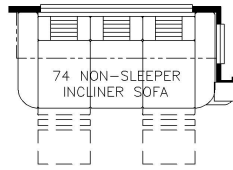

2025 Bay Star Gas Motorhome 3618

K930 - DROP DOWN BUNK

J351 - FRONT TV OHC

K085 - FOLDING COCKPIT TABLE

J125 - NORCOLD 15 CF 3 DOOR FRIDGE

K356 - 74 NON-SLEEPER INCLINER SOFA

K201 - 74 V2 TRIFOLD SOFA

K217 - EURO BOOTH DINETTE