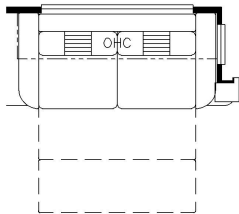

2025 Bay Star Gas Motorhome 3423

K930 - DROP DOWN BUNK

J351 - FRONT TV OHC

K085 - FOLDING COCKPIT TABLE

K201 - 74 V2 TRIFOLD SOFA

K356 - 74 NON-SLEEPER INCLINER SOFA

K217 - EURO BOOTH DINETTE

J125 - NORCOLD 15 CF 3 DOOR FRIDGE