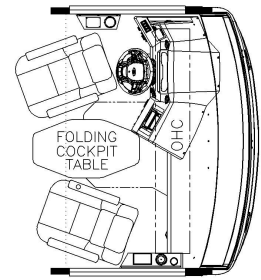

2025 Bay Star Gas Motorhome 3423

K930 - DROP DOWN BUNK

J351 - FRONT TV OHC

K085 - FOLDING COCKPIT TABLE

K201 - 74 V2 TRIFOLD SOFA

K356 - 74 NON-SLEEPER INCLINER SOFA

K217 - EURO BOOTH DINETTE

J125 - NORCOLD 15 CF 3 DOOR FRIDGE