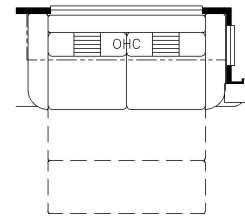

2025 Bay Star Gas Motorhome 3225

K930 - DROP DOWN BUNK

J351 - FRONT TV OHC

K085 - FOLDING COCKPIT TABLE

J125 - NORCOLD 15 CF 3 DOOR FRIDGE

K217 - EURO BOOTH DINETTE

K201 - 74 V2 TRIFOLD SOFA

K356 - 74 NON-SLEEPER INLINER SOFA