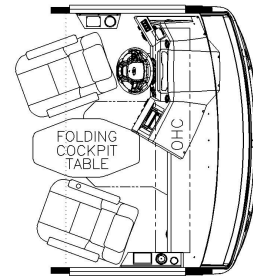

2025 Bay Star Gas Motorhome 3225

K930 - DROP DOWN BUNK

J351 - FRONT TV OHC

K085 - FOLDING COCKPIT TABLE

J125 - NORCOLD 15 CF 3 DOOR FRIDGE

K217 - EURO BOOTH DINETTE

K201 - 74 V2 TRIFOLD SOFA

K356 - 74 NON-SLEEPER INLINER SOFA