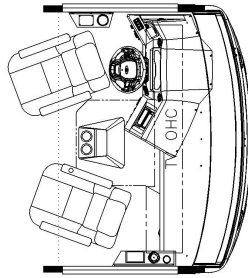

2025 Bay Star Gas Motorhome 3016

K930 - DROP DOWN BUNK

J351 - FRONT TV OHC

K085 - FOLDING COCKPIT TABLE

K201 - 74 V2 TRIFOLD SOFA

K350 - THEATRE SEATING

NON-SLEEPER
K217 - EURO BOOTH DINETTE