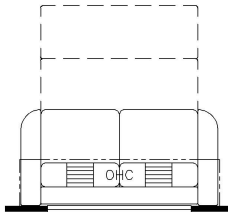

2025 Bay Star Gas Motorhome 3016

K930 - DROP DOWN BUNK

J351 - FRONT TV OHC

K085 - FOLDING COCKPIT TABLE

K201 - 74 V2 TRIFOLD SOFA

K350 - THEATRE SEATING

NON-SLEEPER
K217 - EURO BOOTH DINETTE