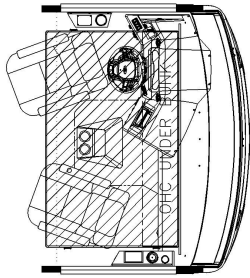

2025 Bay Star Gas Motorhome 3016

K930 - DROP DOWN BUNK

J351 - FRONT TV OHC

K085 - FOLDING COCKPIT TABLE

K201 - 74 V2 TRIFOLD SOFA

K350 - THEATRE SEATING

NON-SLEEPER
K217 - EURO BOOTH DINETTE