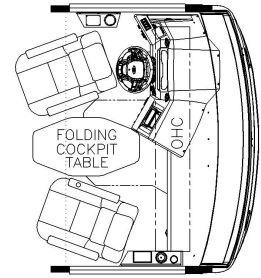

2025 Bay Star Gas Motorhome 3016

K930 - DROP DOWN BUNK

J351 - FRONT TV OHC

K085 - FOLDING COCKPIT TABLE

K201 - 74 V2 TRIFOLD SOFA

K350 - THEATRE SEATING

NON-SLEEPER
K217 - EURO BOOTH DINETTE