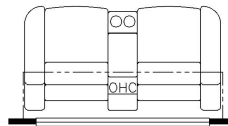

2025 Bay Star Gas Motorhome 3016

K930 - DROP DOWN BUNK

J351 - FRONT TV OHC

K085 - FOLDING COCKPIT TABLE

K201 - 74 V2 TRIFOLD SOFA

K350 - THEATRE SEATING

NON-SLEEPER
K217 - EURO BOOTH DINETTE