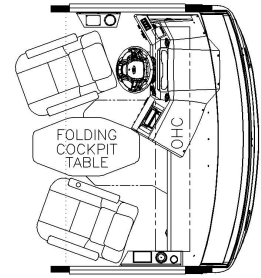

2025 Bay Star Gas Motorhome 3014

K930 - DROP DOWN BUNK

J351 - FRONT TV OHC

K085 - FOLDING COCKPIT TABLE

J125 - NORCOLD 15 CF 3 DOOR FRIDGE (REMOVES PANTRY)

K350 - THEATRE SEATING

K201 - 74 V2 TRIFOLD SOFA

K217 - EURO BOOTH DINETTE