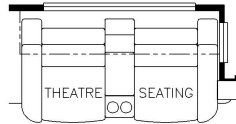

2025 Bay Star Gas Motorhome 3014

K930 - DROP DOWN BUNK

J351 - FRONT TV OHC

K085 - FOLDING COCKPIT TABLE

J125 - NORCOLD 15 CF 3 DOOR FRIDGE (REMOVES PANTRY)

K350 - THEATRE SEATING

K201 - 74 V2 TRIFOLD SOFA

K217 - EURO BOOTH DINETTE