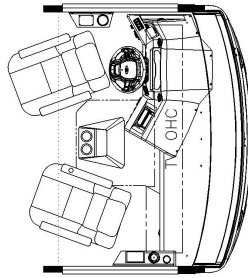

2025 Bay Star Gas Motorhome 3014

K930 - DROP DOWN BUNK

J351 - FRONT TV OHC

K085 - FOLDING COCKPIT TABLE

J125 - NORCOLD 15 CF 3 DOOR FRIDGE (REMOVES PANTRY)

K350 - THEATRE SEATING

K201 - 74 V2 TRIFOLD SOFA

K217 - EURO BOOTH DINETTE