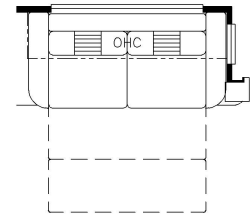

2025 Bay Star Gas Motorhome 3014

K930 - DROP DOWN BUNK

J351 - FRONT TV OHC

K085 - FOLDING COCKPIT TABLE

J125 - NORCOLD 15 CF 3 DOOR FRIDGE (REMOVES PANTRY)

K350 - THEATRE SEATING

K201 - 74 V2 TRIFOLD SOFA

K217 - EURO BOOTH DINETTE