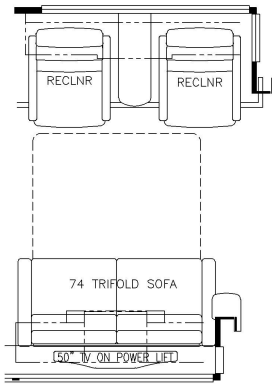

2025 Essex Diesel Pusher 4521

K337 - RECLINERS & LAMP STAND W/ 74 TRIFOLD SOFA

K335 - 84 THEATRE SEATING W/ 74 TRIFOLD SOFA

K325 - OTTOMAN

K442 - DS DINETTE OHC

T375 - 60WX15H KITCHEN WINDOW