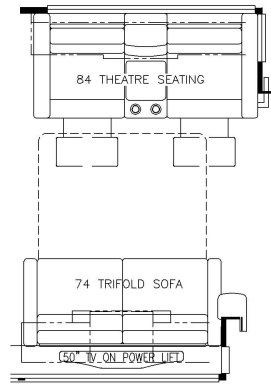

2025 Essex Diesel Pusher 4521

K337 - RECLINERS & LAMP STAND W/ 74 TRIFOLD SOFA

K335 - 84 THEATRE SEATING W/ 74 TRIFOLD SOFA

K325 - OTTOMAN

K442 - DS DINETTE OHC

T375 - 60WX15H KITCHEN WINDOW