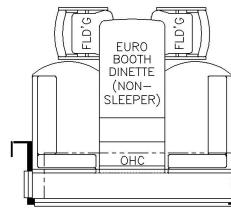

2025 Essex Diesel Pusher 4521

K337 - RECLINERS & LAMP STAND W/ 74 TRIFOLD SOFA

K335 - 84 THEATRE SEATING W/ 74 TRIFOLD SOFA

K325 - OTTOMAN

K442 - DS DINETTE OHC

T375 - 60WX15H KITCHEN WINDOW