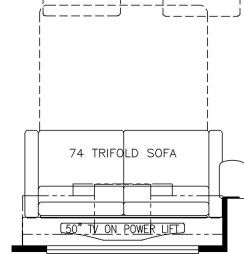

2025 Essex Diesel Pusher 4595

K334 - RECLINERS & LAMP STAND W/ 74 TRIFOLD SOFA

K440 - OHC ABOVE SOFA & DINETTE

K325 - OTTOMAN

K349 - 87 THEATRE SEATING W/ 74 TRIFOLD SOFA

K460 - EURO BOOTH DINETTE

K910 - COMBINATION DESK W/ BUFFET DINETTE

K456 - CONVERTIBLE DINETTE

T375 - 60X15H KITCHEN WINDOW