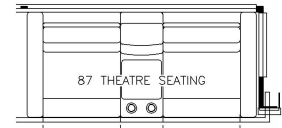

2025 Essex Diesel Pusher 4595

K334 - RECLINERS & LAMP STAND W/ 74 TRIFOLD SOFA

K440 - OHC ABOVE SOFA & DINETTE

K325 - OTTOMAN

K349 - 87 THEATRE SEATING W/ 74 TRIFOLD SOFA

K460 - EURO BOOTH DINETTE

K910 - COMBINATION DESK W/ BUFFET DINETTE

K456 - CONVERTIBLE DINETTE

T375 - 60X15H KITCHEN WINDOW