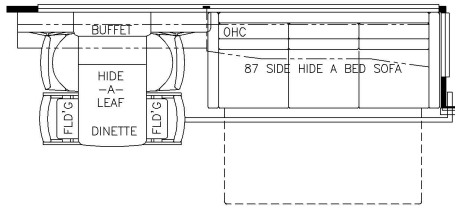

2025 Essex Diesel Pusher 4595

K334 - RECLINERS & LAMP STAND W/ 74 TRIFOLD SOFA

K440 - OHC ABOVE SOFA & DINETTE

K325 - OTTOMAN

K349 - 87 THEATRE SEATING W/ 74 TRIFOLD SOFA

K460 - EURO BOOTH DINETTE

K910 - COMBINATION DESK W/ BUFFET DINETTE

K456 - CONVERTIBLE DINETTE

T375 - 60X15H KITCHEN WINDOW