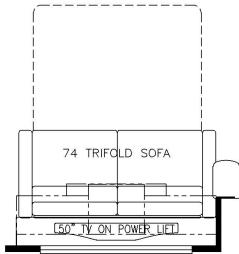

2025 Essex Diesel Pusher 4595

K334 - RECLINERS & LAMP STAND W/ 74 TRIFOLD SOFA

K440 - OHC ABOVE SOFA & DINETTE

K325 - OTTOMAN

K349 - 87 THEATRE SEATING W/ 74 TRIFOLD SOFA

K460 - EURO BOOTH DINETTE

K910 - COMBINATION DESK W/ BUFFET DINETTE

K456 - CONVERTIBLE DINETTE

T375 - 60X15H KITCHEN WINDOW