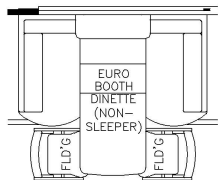

2025 Essex Diesel Pusher 4595

K334 - RECLINERS & LAMP STAND W/ 74 TRIFOLD SOFA

K440 - OHC ABOVE SOFA & DINETTE

K325 - OTTOMAN

K349 - 87 THEATRE SEATING W/ 74 TRIFOLD SOFA

K460 - EURO BOOTH DINETTE

K910 - COMBINATION DESK W/ BUFFET DINETTE

K456 - CONVERTIBLE DINETTE

T375 - 60X15H KITCHEN WINDOW