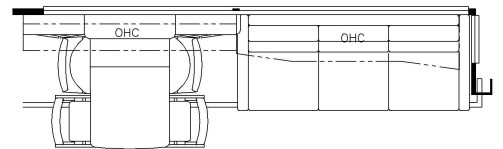

2025 Essex Diesel Pusher 4569

K333 - RECLINERS & LAMP STAND W/ 68 TRIFOLD

K348 - 87 THEATRE SEATING W/ 68 TRIFOLD

K440 - OVERHEAD CABINETS ABOVE SOFA & DINETTE AREA

K325 - TWO OTTOMANS

K303 - U-DINETTE

K456 - CONVERTIBLE DINETTE

K460 - EURO BOOTH DINETTE

T375 - 60Wx15H KITCHEN WINDOW