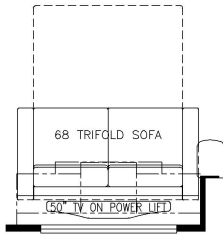

2025 Essex Diesel Pusher 4569

K333 - RECLINERS & LAMP STAND W/ 68 TRIFOLD

K348 - 87 THEATRE SEATING W/ 68 TRIFOLD

K440 - OVERHEAD CABINETS ABOVE SOFA & DINETTE AREA

K325 - TWO OTTOMANS

K303 - U-DINETTE

K456 - CONVERTIBLE DINETTE

K460 - EURO BOOTH DINETTE

T375 - 60Wx15H KITCHEN WINDOW