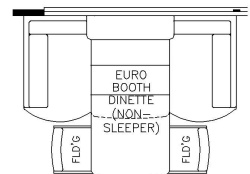

2025 Essex Diesel Pusher 4569

K333 - RECLINERS & LAMP STAND W/ 68 TRIFOLD

K348 - 87 THEATRE SEATING W/ 68 TRIFOLD

K440 - OVERHEAD CABINETS ABOVE SOFA & DINETTE AREA

K325 - TWO OTTOMANS

K303 - U-DINETTE

K456 - CONVERTIBLE DINETTE

K460 - EURO BOOTH DINETTE

T375 - 60Wx15H KITCHEN WINDOW