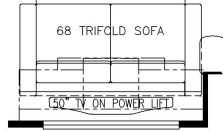

2025 Essex Diesel Pusher 4569

K333 - RECLINERS & LAMP STAND W/ 68 TRIFOLD

K348 - 87 THEATRE SEATING W/ 68 TRIFOLD

K440 - OVERHEAD CABINETS ABOVE SOFA & DINETTE AREA

K325 - TWO OTTOMANS

K303 - U-DINETTE

K456 - CONVERTIBLE DINETTE

K460 - EURO BOOTH DINETTE

T375 - 60Wx15H KITCHEN WINDOW