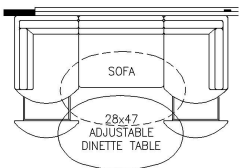

2025 Essex Diesel Pusher 4569

K333 - RECLINERS & LAMP STAND W/ 68 TRIFOLD

K348 - 87 THEATRE SEATING W/ 68 TRIFOLD

K440 - OVERHEAD CABINETS ABOVE SOFA & DINETTE AREA

K325 - TWO OTTOMANS

K303 - U-DINETTE

K456 - CONVERTIBLE DINETTE

K460 - EURO BOOTH DINETTE

T375 - 60Wx15H KITCHEN WINDOW