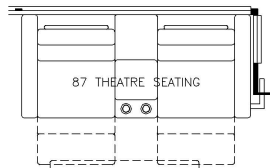

2025 Essex Diesel Pusher 4569

K333 - RECLINERS & LAMP STAND W/ 68 TRIFOLD

K348 - 87 THEATRE SEATING W/ 68 TRIFOLD

K440 - OVERHEAD CABINETS ABOVE SOFA & DINETTE AREA

K325 - TWO OTTOMANS

K303 - U-DINETTE

K456 - CONVERTIBLE DINETTE

K460 - EURO BOOTH DINETTE

T375 - 60Wx15H KITCHEN WINDOW