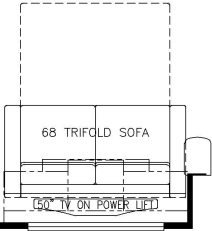

2025 Essex Diesel Pusher 4551

K333 - RECLINERS & LAMP STAND W/ 68 TRIFOLD

K348 - 87 THEATRE SEATING W/ 68 TRIFOLD

K440 - OVERHEAD CABINETS ABOVE SOFA & DINETTE AREA

K303 - U-DINETTE

K325 - OTTOMAN

K910 - COMBINATION DESK W/ BUFFET DINETTE

K460 - EURO BOOTH DINETTE

K310 - POWERED EXTENDA-FLEX DINETTE

K456 - CONVERTIBLE DINETTE

T375 - 60Wx15H KITCHEN WINDOW