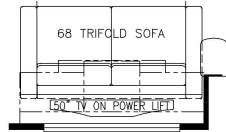

2025 Essex Diesel Pusher 4551

K333 - RECLINERS & LAMP STAND W/ 68 TRIFOLD

K348 - 87 THEATRE SEATING W/ 68 TRIFOLD

K440 - OVERHEAD CABINETS ABOVE SOFA & DINETTE AREA

K303 - U-DINETTE

K325 - OTTOMAN

K910 - COMBINATION DESK W/ BUFFET DINETTE

K460 - EURO BOOTH DINETTE

K310 - POWERED EXTENDA-FLEX DINETTE

K456 - CONVERTIBLE DINETTE

T375 - 60Wx15H KITCHEN WINDOW