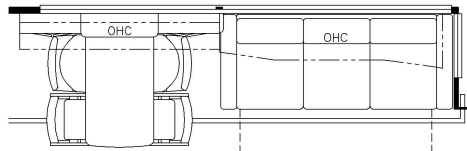

2025 Essex Diesel Pusher 4551

K333 - RECLINERS & LAMP STAND W/ 68 TRIFOLD

K348 - 87 THEATRE SEATING W/ 68 TRIFOLD

K440 - OVERHEAD CABINETS ABOVE SOFA & DINETTE AREA

K303 - U-DINETTE

K325 - OTTOMAN

K910 - COMBINATION DESK W/ BUFFET DINETTE

K460 - EURO BOOTH DINETTE

K310 - POWERED EXTENDA-FLEX DINETTE

K456 - CONVERTIBLE DINETTE

T375 - 60Wx15H KITCHEN WINDOW