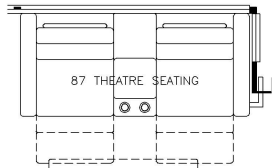

2025 Essex Diesel Pusher 4551

K333 - RECLINERS & LAMP STAND W/ 68 TRIFOLD

K348 - 87 THEATRE SEATING W/ 68 TRIFOLD

K440 - OVERHEAD CABINETS ABOVE SOFA & DINETTE AREA

K303 - U-DINETTE

K325 - OTTOMAN

K910 - COMBINATION DESK W/ BUFFET DINETTE

K460 - EURO BOOTH DINETTE

K310 - POWERED EXTENDA-FLEX DINETTE

K456 - CONVERTIBLE DINETTE

T375 - 60Wx15H KITCHEN WINDOW