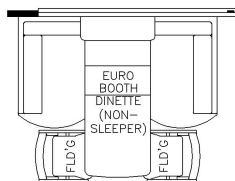

2025 Essex Diesel Pusher 4551

K333 - RECLINERS & LAMP STAND W/ 68 TRIFOLD

K348 - 87 THEATRE SEATING W/ 68 TRIFOLD

K440 - OVERHEAD CABINETS ABOVE SOFA & DINETTE AREA

K303 - U-DINETTE

K325 - OTTOMAN

K910 - COMBINATION DESK W/ BUFFET DINETTE

K460 - EURO BOOTH DINETTE

K310 - POWERED EXTENDA-FLEX DINETTE

K456 - CONVERTIBLE DINETTE

T375 - 60Wx15H KITCHEN WINDOW