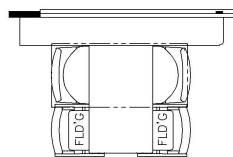

2025 Essex Diesel Pusher 4551

K333 - RECLINERS & LAMP STAND W/ 68 TRIFOLD

K348 - 87 THEATRE SEATING W/ 68 TRIFOLD

K440 - OVERHEAD CABINETS ABOVE SOFA & DINETTE AREA

K303 - U-DINETTE

K325 - OTTOMAN

K910 - COMBINATION DESK W/ BUFFET DINETTE

K460 - EURO BOOTH DINETTE

K310 - POWERED EXTENDA-FLEX DINETTE

K456 - CONVERTIBLE DINETTE

T375 - 60Wx15H KITCHEN WINDOW