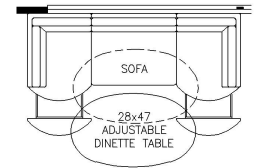

2025 Essex Diesel Pusher 4551

K333 - RECLINERS & LAMP STAND W/ 68 TRIFOLD

K348 - 87 THEATRE SEATING W/ 68 TRIFOLD

K440 - OVERHEAD CABINETS ABOVE SOFA & DINETTE AREA

K303 - U-DINETTE

K325 - OTTOMAN

K910 - COMBINATION DESK W/ BUFFET DINETTE

K460 - EURO BOOTH DINETTE

K310 - POWERED EXTENDA-FLEX DINETTE

K456 - CONVERTIBLE DINETTE

T375 - 60Wx15H KITCHEN WINDOW