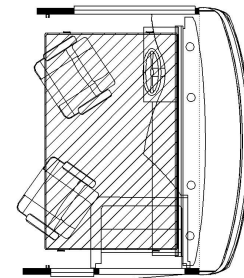

K890 - DROP DOWN BUNK