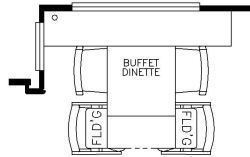

2025 Northern Star Diesel Pusher 4011

T035 - SLIDING SCREEN DOOR OVER WHEEL CHAIR LIFT AREA

K123 - 69 COMBINATION DESK WITH BUFFET DINETTE

K150 - 74 HIDE-A-BED SOFA

J771 - WHIRLPOOL 19.7 FRIDGE (SMALLER PANTRY)

J130 - NORCOLD 15 CF FRIDGE (SMALLER PANTRY)

K890 - DROP DOWN BUNK