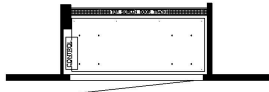

2025 Northern Star Diesel Pusher 4011

T035 - SLIDING SCREEN DOOR OVER WHEEL CHAIR LIFT AREA

K123 - 69 COMBINATION DESK WITH BUFFET DINETTE

K150 - 74 HIDE-A-BED SOFA

J771 - WHIRLPOOL 19.7 FRIDGE (SMALLER PANTRY)