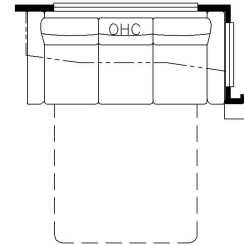

2025 Northern Star Diesel Pusher 4011

T035 - SLIDING SCREEN DOOR OVER WHEEL CHAIR LIFT AREA

K123 - 69 COMBINATION DESK WITH BUFFET DINETTE

K150 - 74 HIDE-A-BED SOFA

J771 - WHIRLPOOL 19.7 FRIDGE (SMALLER PANTRY)