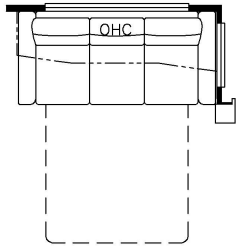

2025 Northern Star Diesel Pusher 3709

K150 - 74 HIDE A BED

K155 - 74 THEATRE SEATING

K890 - DROP DOWN BUNK

J775 - WHIRLPOOL 19.7 CF FRIDGE (REMOVES PANTRY)

J261/J274 - WHIRLPOOL 11 CF FRIDGE (SMALLER PANTRY)