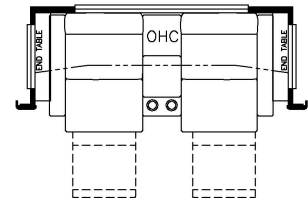

2025 Northern Star Diesel Pusher 3418

T510 - EGRESS DOOR

J771 - WHIRLPOOL 19.7 CF FRIDGE (SMALLER PANTRY)

J130 - NORCOLD 15 CF FRIDGE (REMOVES PANTRY)

K150 - 84 HIDE A BED

K890 - DROP DOWN BUNK

K158 - 84 THEATRE SEATING W/35 SLEEPER BOOTH