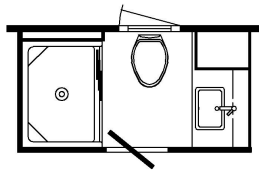

2025 Northern Star Diesel Pusher 3418

T510 - EGRESS DOOR

J771 - WHIRLPOOL 19.7 CF FRIDGE (SMALLER PANTRY)

J130 - NORCOLD 15 CF FRIDGE (REMOVES PANTRY)

K150 - 84 HIDE A BED

K890 - DROP DOWN BUNK

K158 - 84 THEATRE SEATING W/35 SLEEPER BOOTH