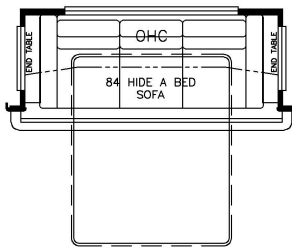

2025 Northern Star Diesel Pusher 3418

T510 - EGRESS DOOR

J771 - WHIRLPOOL 19.7 CF FRIDGE (SMALLER PANTRY)

J130 - NORCOLD 15 CF FRIDGE (REMOVES PANTRY)

K150 - 84 HIDE A BED

K890 - DROP DOWN BUNK

K158 - 84 THEATRE SEATING W/35 SLEEPER BOOTH