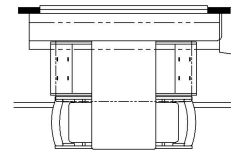

2025 London Aire Diesel Pusher 4595

K268 - RECLINERS & LAMP STAND W/ 74 TRIFOLD SOFA

K295 - OTTOMAN

K271 - 87 THEATRE SEATING W/ 74 TRIFOLD SOFA

K674 - EURO BOOTH DINETTE

T375 - 60WX15H KITCHEN WINDOW

K454 - CONVERTIBLE DINETTE