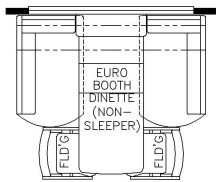

2025 London Aire Diesel Pusher 4595

K268 - RECLINERS & LAMP STAND W/ 74 TRIFOLD SOFA

K295 - OTTOMAN

K271 - 87 THEATRE SEATING W/ 74 TRIFOLD SOFA

K674 - EURO BOOTH DINETTE

T375 - 60WX15H KITCHEN WINDOW

K454 - CONVERTIBLE DINETTE