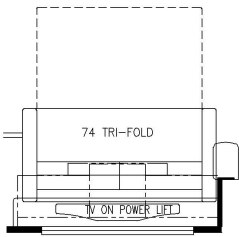

2025 London Aire Diesel Pusher 4595

K268 - RECLINERS & LAMP STAND W/ 74 TRIFOLD SOFA

K295 - OTTOMAN

K271 - 87 THEATRE SEATING W/ 74 TRIFOLD SOFA

K674 - EURO BOOTH DINETTE

T375 - 60WX15H KITCHEN WINDOW

K454 - CONVERTIBLE DINETTE