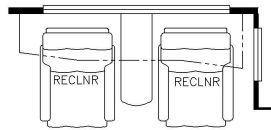

2025 London Aire Diesel Pusher 4595

K268 - RECLINERS & LAMP STAND W/ 74 TRIFOLD SOFA

K295 - OTTOMAN

K271 - 87 THEATRE SEATING W/ 74 TRIFOLD SOFA

K674 - EURO BOOTH DINETTE

T375 - 60WX15H KITCHEN WINDOW

K454 - CONVERTIBLE DINETTE