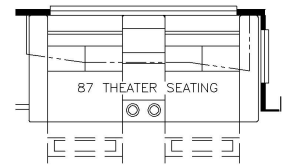

2025 London Aire Diesel Pusher 4595

K268 - RECLINERS & LAMP STAND W/ 74 TRIFOLD SOFA

K295 - OTTOMAN

K271 - 87 THEATRE SEATING W/ 74 TRIFOLD SOFA

K674 - EURO BOOTH DINETTE

T375 - 60WX15H KITCHEN WINDOW

K454 - CONVERTIBLE DINETTE