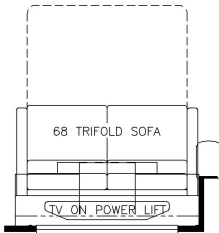

2025 London Aire Diesel Pusher 4569

K302 - RECLINERS & LAMP STAND W/ 68 TRIFOLD

K307 - 87 THEATRE SEATING W/ 68 TRIFOLD

K295 - OTTOMAN

K674 - 80 EURO BOOTH DINETTE

K454 - 80 CONVERTIBLE DINETTE

T375 - 60W x 15H KITCHEN WINDOW