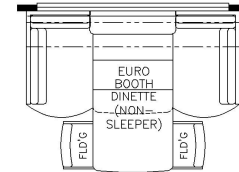

2025 London Aire Diesel Pusher 4569

K302 - RECLINERS & LAMP STAND W/ 68 TRIFOLD

K307 - 87 THEATRE SEATING W/ 68 TRIFOLD

K295 - OTTOMAN

K674 - 80 EURO BOOTH DINETTE

K454 - 80 CONVERTIBLE DINETTE

T375 - 60W x 15H KITCHEN WINDOW