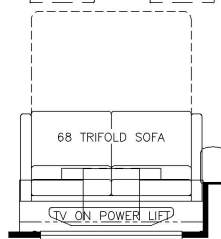

2025 London Aire Diesel Pusher 4569

K302 - RECLINERS & LAMP STAND W/ 68 TRIFOLD

K307 - 87 THEATRE SEATING W/ 68 TRIFOLD

K295 - OTTOMAN

K674 - 80 EURO BOOTH DINETTE

K454 - 80 CONVERTIBLE DINETTE

T375 - 60W x 15H KITCHEN WINDOW