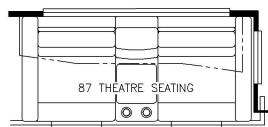

2025 London Aire Diesel Pusher 4551

K302 - RECLINERS & LAMP STAND W/ 68 TRIFOLD

K307 - 87 THEATRE SEATING W/ 68 TRIFOLD

K295 - OTTOMAN

K685 - POWERED EXTENDA-FLEX DINETTE

K910 - COMBINATION DESK W/ BUFFET TABLE

K674 - EURO BOOTH DINETTE

T375 - 60W x 17H KITCHEN WINDOW

K454 - CONVERTIBLE DINETTE