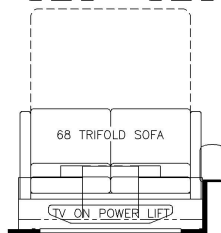

2025 London Aire Diesel Pusher 4551

K302 - RECLINERS & LAMP STAND W/ 68 TRIFOLD

K307 - 87 THEATRE SEATING W/ 68 TRIFOLD

K295 - OTTOMAN

K685 - POWERED EXTENDA-FLEX DINETTE

K910 - COMBINATION DESK W/ BUFFET TABLE

K674 - EURO BOOTH DINETTE

T375 - 60W x 17H KITCHEN WINDOW

K454 - CONVERTIBLE DINETTE