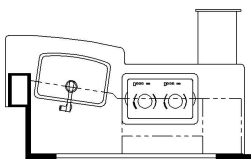

2025 London Aire Diesel Pusher 4551

K302 - RECLINERS & LAMP STAND W/ 68 TRIFOLD

K307 - 87 THEATRE SEATING W/ 68 TRIFOLD

K295 - OTTOMAN

K685 - POWERED EXTENDA-FLEX DINETTE

K910 - COMBINATION DESK W/ BUFFET TABLE

K674 - EURO BOOTH DINETTE

T375 - 60W x 17H KITCHEN WINDOW

K454 - CONVERTIBLE DINETTE