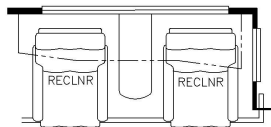

2025 London Aire Diesel Pusher 4551

K302 - RECLINERS & LAMP STAND W/ 68 TRIFOLD

K307 - 87 THEATRE SEATING W/ 68 TRIFOLD

K295 - OTTOMAN

K685 - POWERED EXTENDA-FLEX DINETTE

K910 - COMBINATION DESK W/ BUFFET TABLE

K674 - EURO BOOTH DINETTE

T375 - 60W x 17H KITCHEN WINDOW

K454 - CONVERTIBLE DINETTE