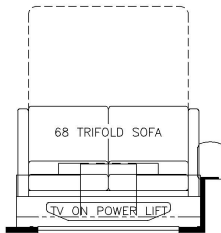

2025 London Aire Diesel Pusher 4551

K302 - RECLINERS & LAMP STAND W/ 68 TRIFOLD

K307 - 87 THEATRE SEATING W/ 68 TRIFOLD

K295 - OTTOMAN

K685 - POWERED EXTENDA-FLEX DINETTE

K910 - COMBINATION DESK W/ BUFFET TABLE

K674 - EURO BOOTH DINETTE

T375 - 60W x 17H KITCHEN WINDOW

K454 - CONVERTIBLE DINETTE