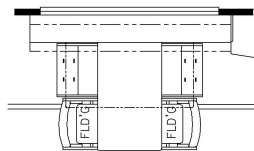

2025 London Aire Diesel Pusher 4551

K302 - RECLINERS & LAMP STAND W/ 68 TRIFOLD

K307 - 87 THEATRE SEATING W/ 68 TRIFOLD

K295 - OTTOMAN

K685 - POWERED EXTENDA-FLEX DINETTE

K910 - COMBINATION DESK W/ BUFFET TABLE

K674 - EURO BOOTH DINETTE

T375 - 60W x 17H KITCHEN WINDOW

K454 - CONVERTIBLE DINETTE