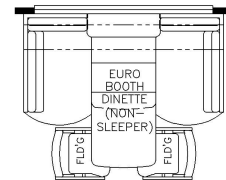

2025 London Aire Diesel Pusher 4551

K302 - RECLINERS & LAMP STAND W/ 68 TRIFOLD

K307 - 87 THEATRE SEATING W/ 68 TRIFOLD

K295 - OTTOMAN

K685 - POWERED EXTENDA-FLEX DINETTE

K910 - COMBINATION DESK W/ BUFFET TABLE

K674 - EURO BOOTH DINETTE

T375 - 60W x 17H KITCHEN WINDOW

K454 - CONVERTIBLE DINETTE