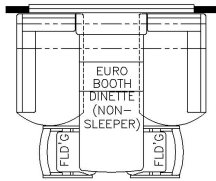

2025 London Aire Diesel Pusher 4535

K674 - EURO BOOTH DINETTE

K910 - COMBINATION DESK W/  
BUFFET TABLE

K295 - OTTOMAN

K309 - 74 THEATRE SEATING  
W/ 74 TRI-FOLD

T375 - 60W x 17H  
KITCHEN WINDOW

K454 - CONVERTIBLE DINETTE