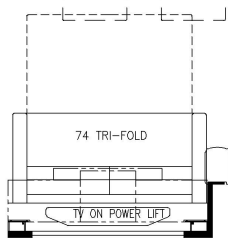

2025 London Aire Diesel Pusher 4535

K674 - EURO BOOTH DINETTE

K910 - COMBINATION DESK W/  
BUFFET TABLE

K295 - OTTOMAN

K309 - 74 THEATRE SEATING  
W/ 74 TRI-FOLD

T375 - 60W x 17H  
KITCHEN WINDOW

K454 - CONVERTIBLE DINETTE