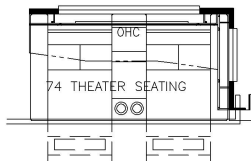

2025 London Aire Diesel Pusher 4535

K674 - EURO BOOTH DINETTE

K910 - COMBINATION DESK W/  
BUFFET TABLE

K295 - OTTOMAN

K309 - 74 THEATRE SEATING  
W/ 74 TRI-FOLD

T375 - 60W x 17H  
KITCHEN WINDOW

K454 - CONVERTIBLE DINETTE