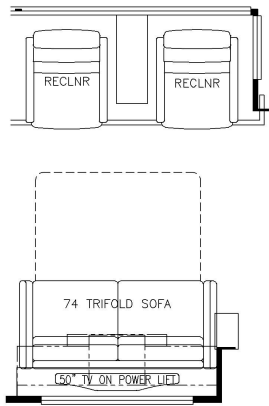

2025 Mountain Aire Diesel Pusher 4595

K270 - 87 THEATRE SEATING W/74 TRIFOLD

K267 - RECLINERS & LAMP STAND W/74 TRIFOLD

K910 - COMBINATION DESK W/ BUFFET TABLE

K261 - TWO OTTOMANS

K345 - EURO BOOTH DINETTE

T375 - 60W x 15H KITCHEN WINDOW

K452 - CONVERTIBLE DINETTE