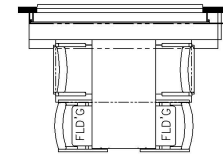

2025 Mountain Aire Diesel Pusher 4595

K270 - 87 THEATRE SEATING W/74 TRIFOLD

K267 - RECLINERS & LAMP STAND W/74 TRIFOLD

K910 - COMBINATION DESK W/ BUFFET TABLE

K261 - TWO OTTOMANS

K345 - EURO BOOTH DINETTE

T375 - 60W x 15H KITCHEN WINDOW

K452 - CONVERTIBLE DINETTE