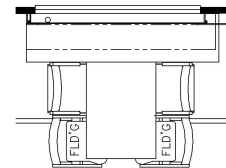

2025 Mountain Aire Diesel Pusher 4595

K270 - 87 THEATRE SEATING W/74 TRIFOLD

K267 - RECLINERS & LAMP STAND W/74 TRIFOLD

K910 - COMBINATION DESK W/ BUFFET TABLE

K261 - TWO OTTOMANS

K345 - EURO BOOTH DINETTE

T375 - 60W x 15H KITCHEN WINDOW

K452 - CONVERTIBLE DINETTE