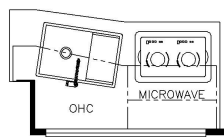

2025 Mountain Aire Diesel Pusher 4595

K270 - 87 THEATRE SEATING W/74 TRIFOLD

K267 - RECLINERS & LAMP STAND W/74 TRIFOLD

K910 - COMBINATION DESK W/ BUFFET TABLE

K261 - TWO OTTOMANS

K345 - EURO BOOTH DINETTE

T375 - 60W x 15H KITCHEN WINDOW

K452 - CONVERTIBLE DINETTE