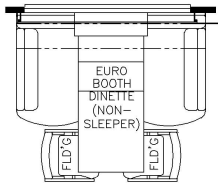

2025 Mountain Aire Diesel Pusher 4595

K270 - 87 THEATRE SEATING W/74 TRIFOLD

K267 - RECLINERS & LAMP STAND W/74 TRIFOLD

K910 - COMBINATION DESK W/ BUFFET TABLE

K261 - TWO OTTOMANS

K345 - EURO BOOTH DINETTE

T375 - 60W x 15H KITCHEN WINDOW

K452 - CONVERTIBLE DINETTE