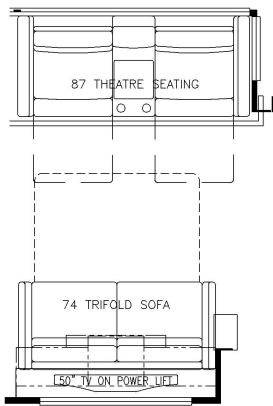

2025 Mountain Aire Diesel Pusher 4595

K270 - 87 THEATRE SEATING W/74 TRIFOLD

K267 - RECLINERS & LAMP STAND W/74 TRIFOLD

K910 - COMBINATION DESK W/ BUFFET TABLE

K261 - TWO OTTOMANS

K345 - EURO BOOTH DINETTE

T375 - 60W x 15H KITCHEN WINDOW

K452 - CONVERTIBLE DINETTE