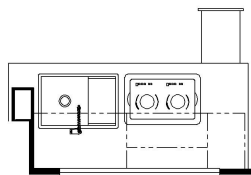

2025 Mountain Aire Diesel Pusher 4551

K269 - 87 THEATRE SEATING
W/68 TRIFOLD

K266 - RECLINERS & LAMP STAND
W/ 68 TRIFOLD

K910 - COMBINATION
DESK W/ BUFFET TABLE

K261 - TWO OTTOMANS

K345 - EURO BOOTH DINETTE

K415 - POWERED
EXTENDA-FLEX DINETTE

K452 - CONVERTIBLE DINETTE

T375 - 60W x 15H KITCHEN
WINDOW