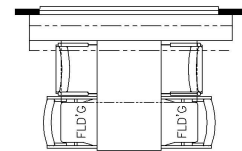

2025 Mountain Aire Diesel Pusher 4551

K269 - 87 THEATRE SEATING
W/68 TRIFOLD

K266 - RECLINERS & LAMP STAND
W/ 68 TRIFOLD

K910 - COMBINATION
DESK W/ BUFFET TABLE

K261 - TWO OTTOMANS

K345 - EURO BOOTH DINETTE

K415 - POWERED
EXTENDA-FLEX DINETTE

K452 - CONVERTIBLE DINETTE

T375 - 60W x 15H KITCHEN
WINDOW