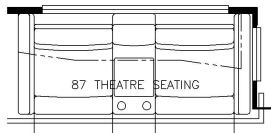

2025 Mountain Aire Diesel Pusher 4551

K269 - 87 THEATRE SEATING
W/68 TRIFOLD

K266 - RECLINERS & LAMP STAND
W/ 68 TRIFOLD

K910 - COMBINATION
DESK W/ BUFFET TABLE

K261 - TWO OTTOMANS

K345 - EURO BOOTH DINETTE

K415 - POWERED
EXTENDA-FLEX DINETTE

K452 - CONVERTIBLE DINETTE

T375 - 60W x 15H KITCHEN
WINDOW