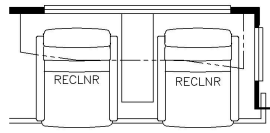

2025 Mountain Aire Diesel Pusher 4551

K269 - 87 THEATRE SEATING
W/68 TRIFOLD

K266 - RECLINERS & LAMP STAND
W/ 68 TRIFOLD

K910 - COMBINATION
DESK W/ BUFFET TABLE

K261 - TWO OTTOMANS

K345 - EURO BOOTH DINETTE

K415 - POWERED
EXTENDA-FLEX DINETTE

K452 - CONVERTIBLE DINETTE

T375 - 60W x 15H KITCHEN
WINDOW