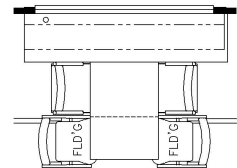

2025 Mountain Aire Diesel Pusher 4551

K269 - 87 THEATRE SEATING
W/68 TRIFOLD

K266 - RECLINERS & LAMP STAND
W/ 68 TRIFOLD

K910 - COMBINATION
DESK W/ BUFFET TABLE

K261 - TWO OTTOMANS

K345 - EURO BOOTH DINETTE

K415 - POWERED
EXTENDA-FLEX DINETTE

K452 - CONVERTIBLE DINETTE

T375 - 60W x 15H KITCHEN
WINDOW