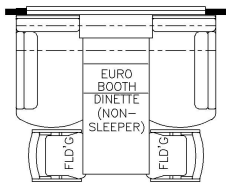

2025 Mountain Aire Diesel Pusher 4551

K269 - 87 THEATRE SEATING
W/68 TRIFOLD

K266 - RECLINERS & LAMP STAND
W/ 68 TRIFOLD

K910 - COMBINATION
DESK W/ BUFFET TABLE

K261 - TWO OTTOMANS

K345 - EURO BOOTH DINETTE

K415 - POWERED
EXTENDA-FLEX DINETTE

K452 - CONVERTIBLE DINETTE

T375 - 60W x 15H KITCHEN
WINDOW