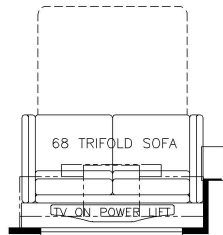

2025 Mountain Aire Diesel Pusher 4551

K269 - 87 THEATRE SEATING
W/68 TRIFOLD

K266 - RECLINERS & LAMP STAND
W/ 68 TRIFOLD

K910 - COMBINATION
DESK W/ BUFFET TABLE

K261 - TWO OTTOMANS

K345 - EURO BOOTH DINETTE

K415 - POWERED
EXTENDA-FLEX DINETTE

K452 - CONVERTIBLE DINETTE

T375 - 60W x 15H KITCHEN
WINDOW