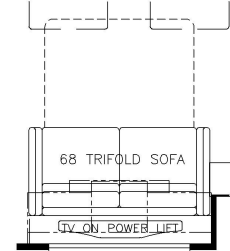

2025 Mountain Aire Diesel Pusher 4551

K269 - 87 THEATRE SEATING
W/68 TRIFOLD

K266 - RECLINERS & LAMP STAND
W/ 68 TRIFOLD

K910 - COMBINATION
DESK W/ BUFFET TABLE

K261 - TWO OTTOMANS

K345 - EURO BOOTH DINETTE

K415 - POWERED
EXTENDA-FLEX DINETTE

K452 - CONVERTIBLE DINETTE

T375 - 60W x 15H KITCHEN
WINDOW