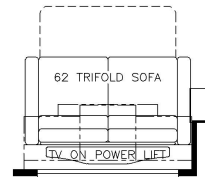

2025 Mountain Aire Diesel Pusher 4118

K264 - RECLINERS & LAMP STAND W/ 62 TRIFOLD

K345 - EURO BOOTH DINETTE

K405 - 84 THEATRE SEATING W/62 TRIFOLD SOFA

K261 - TWO OTTOMANS

K910 - COMBINATION DESK W/ BUFFET DINETTE

K452 - CONVERTIBLE DINETTE

T375 - KITCHEN WINDOW