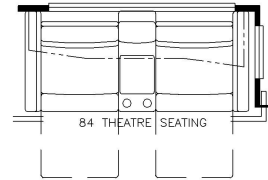

2025 Mountain Aire Diesel Pusher 4118

K264 - RECLINERS & LAMP STAND W/ 62 TRIFOLD

K345 - EURO BOOTH DINETTE

K405 - 84 THEATRE SEATING W/62 TRIFOLD SOFA

K261 - TWO OTTOMANS

K910 - COMBINATION DESK W/ BUFFET DINETTE

K452 - CONVERTIBLE DINETTE

T375 - KITCHEN WINDOW