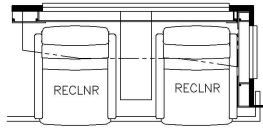

2025 Mountain Aire Diesel Pusher 4118

K264 - RECLINERS & LAMP STAND W/ 62 TRIFOLD

K345 - EURO BOOTH DINETTE

K405 - 84 THEATRE SEATING W/62 TRIFOLD SOFA

K261 - TWO OTTOMANS

K910 - COMBINATION DESK W/ BUFFET DINETTE

K452 - CONVERTIBLE DINETTE

T375 - KITCHEN WINDOW