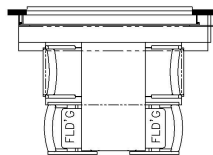

2025 Mountain Aire Diesel Pusher 4118

K264 - RECLINERS & LAMP STAND W/ 62 TRIFOLD

K345 - EURO BOOTH DINETTE

K405 - 84 THEATRE SEATING W/62 TRIFOLD SOFA

K261 - TWO OTTOMANS

K910 - COMBINATION DESK W/ BUFFET DINETTE

K452 - CONVERTIBLE DINETTE

T375 - KITCHEN WINDOW