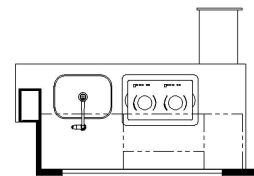

2025 Mountain Aire Diesel Pusher 4118

K264 - RECLINERS & LAMP STAND W/ 62 TRIFOLD

K345 - EURO BOOTH DINETTE

K405 - 84 THEATRE SEATING W/62 TRIFOLD SOFA

K261 - TWO OTTOMANS

K910 - COMBINATION DESK W/ BUFFET DINETTE

K452 - CONVERTIBLE DINETTE

T375 - KITCHEN WINDOW