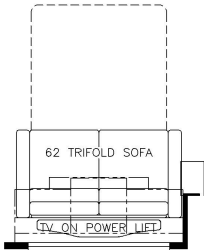

2025 Mountain Aire Diesel Pusher 4118

K264 - RECLINERS & LAMP STAND W/ 62 TRIFOLD

K345 - EURO BOOTH DINETTE

K405 - 84 THEATRE SEATING W/62 TRIFOLD SOFA

K261 - TWO OTTOMANS

K910 - COMBINATION DESK W/ BUFFET DINETTE

K452 - CONVERTIBLE DINETTE

T375 - KITCHEN WINDOW