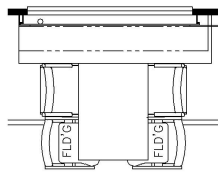

2025 Mountain Aire Diesel Pusher 4118

K264 - RECLINERS & LAMP STAND W/ 62 TRIFOLD

K345 - EURO BOOTH DINETTE

K405 - 84 THEATRE SEATING W/62 TRIFOLD SOFA

K261 - TWO OTTOMANS

K910 - COMBINATION DESK W/ BUFFET DINETTE

K452 - CONVERTIBLE DINETTE

T375 - KITCHEN WINDOW