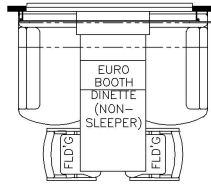

2025 Mountain Aire Diesel Pusher 4118

K264 - RECLINERS & LAMP STAND W/ 62 TRIFOLD

K345 - EURO BOOTH DINETTE

K405 - 84 THEATRE SEATING W/62 TRIFOLD SOFA

K261 - TWO OTTOMANS

K910 - COMBINATION DESK W/ BUFFET DINETTE

K452 - CONVERTIBLE DINETTE

T375 - KITCHEN WINDOW