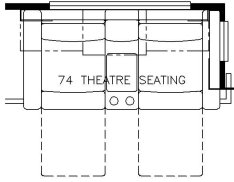

2025 Mountain Aire Diesel Pusher 3825

K413 - 74 THEATRE SEATING

T375 - 60WX17H KITCHEN WINDOW

K261 - TWO OTTOMANS