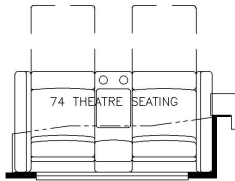

2025 Mountain Aire Diesel Pusher 3823

K412 - 74 THEATRE SEATING

K261 - TWO OTTOMANS

T375 - 60WX17H KITCHEN WINDOW