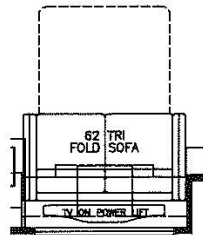

2025 Supreme Aire Super C 4530

K910 - COMBINATION DESK W/BUFFET DINETTE

K227 - EURO BOOTH DINETTE

K435- DINETTE CONVERTIBLE W/2 FIXED & 2 FOLDING CHAIRS THAT FACE TO WINDOW

K224 - COMBINATION SOFA/EURO BOOTH DINETTE

K225 - RECLINERS W/LAMP STAND AND TRI FOLD SOFA

K230 - THEATRE SEATING W/TRI FOLD SOFA

T375 - 60W x 17H KITCHEN WINDOW