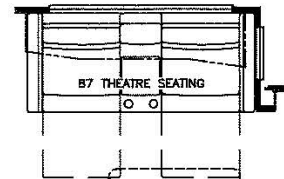

2025 Supreme Aire Super C 4530

K910 - COMBINATION DESK W/BUFFET DINETTE

K227 - EURO BOOTH DINETTE

K435- DINETTE CONVERTIBLE W/2 FIXED & 2 FOLDING CHAIRS THAT FACE TO WINDOW

K224 - COMBINATION SOFA/EURO BOOTH DINETTE

K225 - RECLINERS W/LAMP STAND AND TRI FOLD SOFA

K230 - THEATRE SEATING W/TRI FOLD SOFA

T375 - 60W x 17H KITCHEN WINDOW