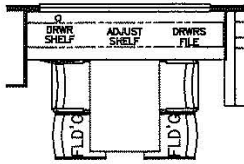

2025 Supreme Aire Super C 4530

K910 - COMBINATION DESK W/BUFFET DINETTE

K227 - EURO BOOTH DINETTE

K435- DINETTE CONVERTIBLE W/2 FIXED & 2 FOLDING CHAIRS THAT FACE TO WINDOW

K224 - COMBINATION SOFA/EURO BOOTH DINETTE