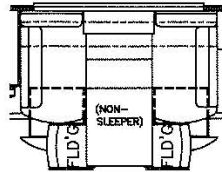

2025 Supreme Aire Super C 4530

K910 - COMBINATION DESK W/BUFFET DINETTE

K227 - EURO BOOTH DINETTE

K435- DINETTE CONVERTIBLE W/2 FIXED & 2 FOLDING CHAIRS THAT FACE TO WINDOW

K224 - COMBINATION SOFA/EURO BOOTH DINETTE