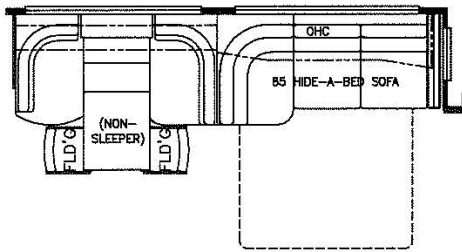

2025 Supreme Aire Super C 4530

K910 - COMBINATION DESK W/BUFFET DINETTE

K227 - EURO BOOTH DINETTE

K435- DINETTE CONVERTIBLE W/2 FIXED & 2 FOLDING CHAIRS THAT FACE TO WINDOW

K224 - COMBINATION SOFA/EURO BOOTH DINETTE

K225 - RECLINERS W/LAMP STAND AND TRI FOLD SOFA

K230 - THEATRE SEATING W/TRI FOLD SOFA

T375 - 60W x 17H KITCHEN WINDOW