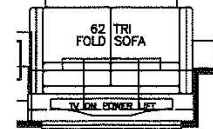

2025 Supreme Aire Super C 4530

K910 - COMBINATION DESK W/BUFFET DINETTE

K227 - EURO BOOTH DINETTE

K435- DINETTE CONVERTIBLE W/2 FIXED & 2 FOLDING CHAIRS THAT FACE TO WINDOW

K224 - COMBINATION SOFA/EURO BOOTH DINETTE

K225 - RECLINERS W/LAMP STAND AND TRI FOLD SOFA

K230 - THEATRE SEATING W/TRI FOLD SOFA

T375 - 60W x 17H KITCHEN WINDOW