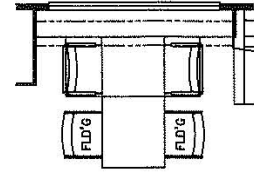

2025 Supreme Aire Super C 4530

K910 - COMBINATION DESK W/BUFFET DINETTE

K227 - EURO BOOTH DINETTE

K435- DINETTE CONVERTIBLE W/2 FIXED & 2 FOLDING CHAIRS THAT FACE TO WINDOW

K224 - COMBINATION SOFA/EURO BOOTH DINETTE

K225 - RECLINERS W/LAMP STAND AND TRI FOLD SOFA

K230 - THEATRE SEATING W/TRI FOLD SOFA

T375 - 60W x 17H KITCHEN WINDOW