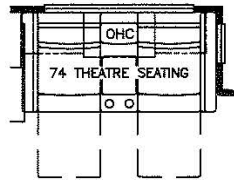

2025 Supreme Aire Super C 4509

T375 - 60W x 15H KITCHEN WINDOW

K176 - THEATRE SEATING

K255 - THEATRE SEATING W/
EURO BOOTH DINETTE

K227 - EURO BOOTH DINETTE