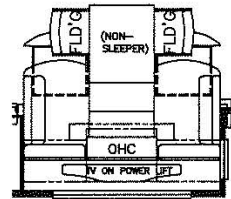

2025 Supreme Aire Super C 4509

T375 - 60W x 15H KITCHEN WINDOW

K176 - THEATRE SEATING

K255 - THEATRE SEATING W/
EURO BOOTH DINETTE

K227 - EURO BOOTH DINETTE