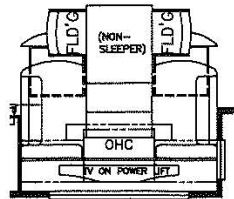

2025 Supreme Aire Super C 4509

T375 - 60W x 15H KITCHEN WINDOW

K176 - THEATRE SEATING

K255 - THEATRE SEATING W/
EURO BOOTH DINETTE

K227 - EURO BOOTH DINETTE