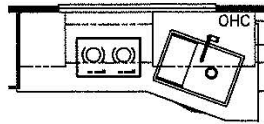

2025 Supreme Aire Super C 4504

T375 - 60W x 15H KITCHEN WINDOW

K227 - EURO BOOTH DINETTE

K180 - THEATRE SEATING

K161 - 2 RECLINERS AND LAMPSTAND

J103 - BEVERAGE CENTER