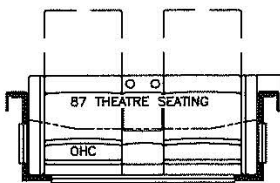

2025 Supreme Aire Super C 4504

T375 - 60W x 15H KITCHEN WINDOW

K227 - EURO BOOTH DINETTE

K180 - THEATRE SEATING

K161 - 2 RECLINERS AND LAMPSTAND

J103 - BEVERAGE CENTER