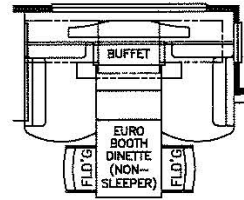

2025 Supreme Aire Super C 4504

T375 - 60W x 15H KITCHEN WINDOW

K227 - EURO BOOTH DINETTE

K180 - THEATRE SEATING

K161 - 2 RECLINERS AND LAMPSTAND

J103 - BEVERAGE CENTER