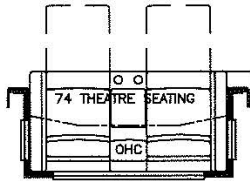

2025 Supreme Aire Super C 4051

K177 - THEATRE SEATING

T375 - 60Wx15H KITCHEN WINDOW

K227 - EURO BOOTH DINETTE 38X25