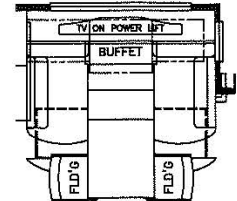

2025 Supreme Aire Super C 4051

K177 - THEATRE SEATING

T375 - 60Wx15H KITCHEN WINDOW

K227 - EURO BOOTH DINETTE 38X25