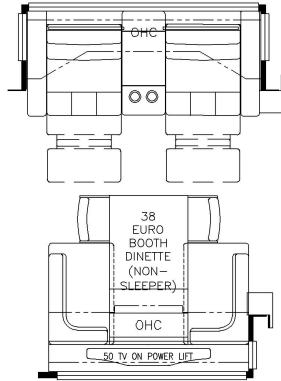

2025 New Aire Diesel Pusher 3543

K134 - RECLINERS W/LAMPSTAND

K258 - 87 THEATRE SEATING & 38 EURO BOOTH DINETTE