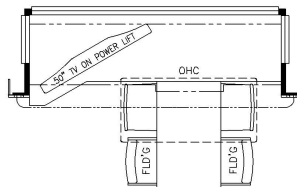

2025 New Aire Diesel Pusher 3539

K163 - 74 THEATRE SEATING

K450 - CONVERTIBLE DINETTE