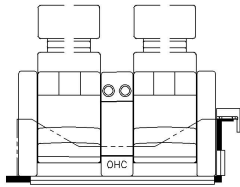

2025 New Aire Diesel Pusher 3539

K163 - 74 THEATRE SEATING

K450 - CONVERTIBLE DINETTE