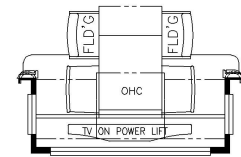

K481 - JACK KNIFE W/ HIDE-A-LEAF TABLE