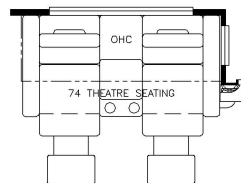

2025 Super Star Super C 4065

K409- JACK KNIFE W/ EURO BOOTH DINETTE

K477 - THEATRE SEATING W/ SLEEPER BOOTH DINETTE

K478 - THEATRE SEATING W/ EURO BOOTH DINETTE

K479 - THEATRE SEATING W/ HIDE-A-LEAF TABLE

K481 - JACK KNIFE W/ HIDE-A-LEAF TABLE