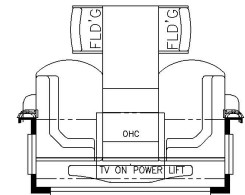

K478 - THEATRE SEATING W/ EURO BOOTH DINETTE