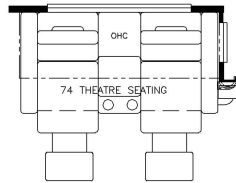

2025 Super Star Super C 4065

K409- JACK KNIFE W/ EURO BOOTH DINETTE

K477 - THEATRE SEATING W/ SLEEPER BOOTH DINETTE

K478 - THEATRE SEATING W/ EURO BOOTH DINETTE

K479 - THEATRE SEATING W/ HIDE-A-LEAF TABLE

K481 - JACK KNIFE W/ HIDE-A-LEAF TABLE