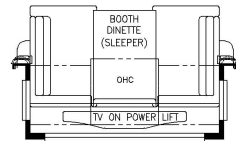

K477 - THEATRE SEATING W/ SLEEPER BOOTH DINETTE