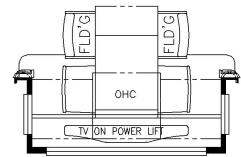

K479 - THEATRE SEATING W/ HIDE-A-LEAF TABLE