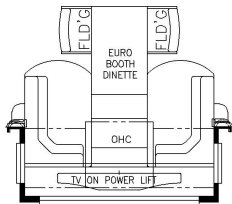

K409- JACK KNIFE W/ EURO BOOTH DINETTE