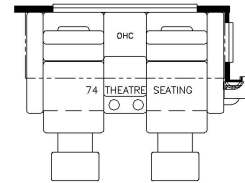

2025 Super Star Super C 4065

K409- JACK KNIFE W/ EURO BOOTH DINETTE

K477 - THEATRE SEATING W/ SLEEPER BOOTH DINETTE

K478 - THEATRE SEATING W/ EURO BOOTH DINETTE

K479 - THEATRE SEATING W/ HIDE-A-LEAF TABLE

K481 - JACK KNIFE W/ HIDE-A-LEAF TABLE