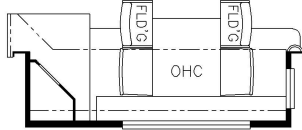

2025 Super Star Super C 4061

K810 - BUFFET DINETTE W/2 FIXED & 2 FOLDING CHAIRS

K818 - BUFFET DINETTE W/FREE STANDING TABLE

K545 - BOOTH DINETTE W/2-FOLDING CHAIRS

K169 - (2) RECLINERS W/LAMPSTAND

T360 - KITCHEN WINDOW