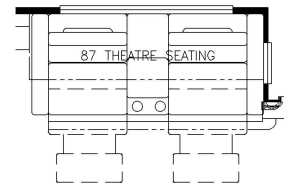

2025 Super Star Super C 4061

K810 - BUFFET DINETTE W/2 FIXED & 2 FOLDING CHAIRS

K818 - BUFFET DINETTE W/FREE STANDING TABLE

K545 - BOOTH DINETTE W/2-FOLDING CHAIRS

K169 - (2) RECLINERS W/LAMPSTAND

T360 - KITCHEN WINDOW

K472 - THEATRE SEATING