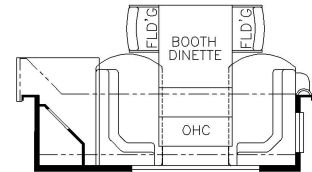

2025 Super Star Super C 4061

K810 - BUFFET DINETTE W/2 FIXED & 2 FOLDING CHAIRS

K818 - BUFFET DINETTE W/FREE STANDING TABLE

K545 - BOOTH DINETTE W/2-FOLDING CHAIRS

K169 - (2) RECLINERS W/LAMPSTAND

T360 - KITCHEN WINDOW