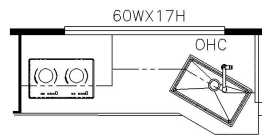

2025 Super Star Super C 4061

K810 - BUFFET DINETTE W/2 FIXED & 2 FOLDING CHAIRS

K818 - BUFFET DINETTE W/FREE STANDING TABLE

K545 - BOOTH DINETTE W/2-FOLDING CHAIRS

K169 - (2) RECLINERS W/LAMPSTAND

T360 - KITCHEN WINDOW