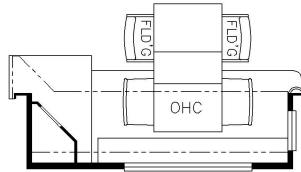

2025 Super Star Super C 4061

K810 - BUFFET DINETTE W/2 FIXED & 2 FOLDING CHAIRS

K818 - BUFFET DINETTE W/FREE STANDING TABLE

K545 - BOOTH DINETTE W/2-FOLDING CHAIRS

K169 - (2) RECLINERS W/LAMPSTAND

T360 - KITCHEN WINDOW