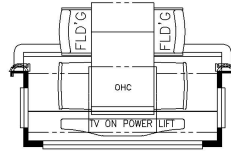

2025 Super Star Super C 4059

K374 - HIDE-A-LEAF TABLE

K477 - THEATRE SEATING W/ SLEEPER BOOTH DINETTE

K478 - THEATRE SEATING W/ EURO BOOTH DINETTE

K545 - EURO BOOTH DINETTE W/ TWO FOLDING CHAIRS