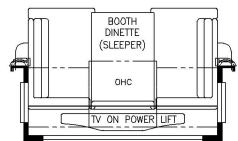

2025 Super Star Super C 4059

K374 - HIDE-A-LEAF TABLE

K477 - THEATRE SEATING W/ SLEEPER BOOTH DINETTE

K478 - THEATRE SEATING W/ EURO BOOTH DINETTE

K545 - EURO BOOTH DINETTE W/ TWO FOLDING CHAIRS