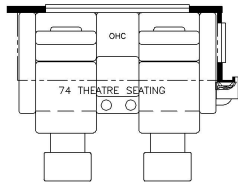

2025 Super Star Super C 4059

K374 - HIDE-A-LEAF TABLE

K477 - THEATRE SEATING W/ SLEEPER BOOTH DINETTE

K478 - THEATRE SEATING W/ EURO BOOTH DINETTE

K545 - EURO BOOTH DINETTE W/ TWO FOLDING CHAIRS