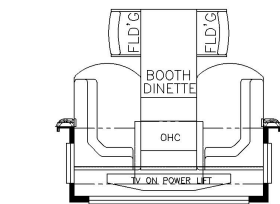

2025 Super Star Super C 4059

K374 - HIDE-A-LEAF TABLE

K477 - THEATRE SEATING W/ SLEEPER BOOTH DINETTE

K478 - THEATRE SEATING W/ EURO BOOTH DINETTE

K545 - EURO BOOTH DINETTE W/ TWO FOLDING CHAIRS