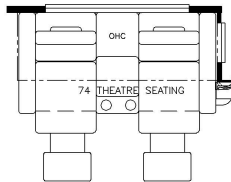

2025 Super Star Super C 4059

K374 - HIDE-A-LEAF TABLE

K477 - THEATRE SEATING W/ SLEEPER BOOTH DINETTE

K478 - THEATRE SEATING W/ EURO BOOTH DINETTE

K545 - EURO BOOTH DINETTE W/ TWO FOLDING CHAIRS