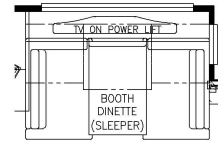

2025 Super Star Super C 3731

K374 - HIDE-A-LEAF TABLE

K477 - THEATRE SEATING W/ SLEEPER BOOTH DINETTE

T360 - KITCHEN WINDOW