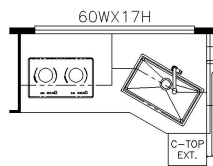

2025 Super Star Super C 3731

K374 - HIDE-A-LEAF TABLE

K477 - THEATRE SEATING W/ SLEEPER BOOTH DINETTE

T360 - KITCHEN WINDOW