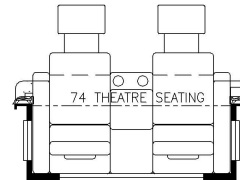

2025 Super Star Super C 3731

K374 - HIDE-A-LEAF TABLE

K477 - THEATRE SEATING W/ SLEEPER BOOTH DINETTE

T360 - KITCHEN WINDOW