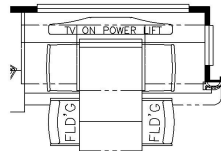

2025 Super Star Super C 3731

K374 - HIDE-A-LEAF TABLE

K477 - THEATRE SEATING W/ SLEEPER BOOTH DINETTE

T360 - KITCHEN WINDOW