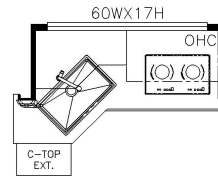

2025 Super Star Super C 3729

K477 - THEATRE SEATING W/ SLEEPER BOOTH DINETTE

T360 - KITCHEN WINDOW