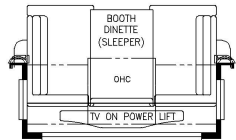

2025 Super Star Super C 3729

K477 - THEATRE SEATING W/ SLEEPER BOOTH DINETTE

T360 - KITCHEN WINDOW