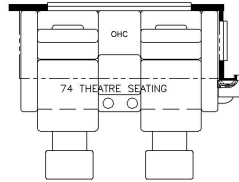

2025 Super Star Super C 3729

K477 - THEATRE SEATING W/ SLEEPER BOOTH DINETTE

T360 - KITCHEN WINDOW