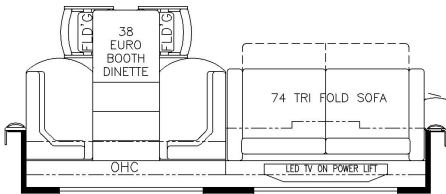

2025 Dutch Star Diesel Pusher 4370

T360 - 72Wx17H KITCHEN WINDOW

K156 - 87 THEATRE SEATING AND 74 TRI FOLD SOFA W/38 EURO BOOTH

K643 - RECLINERS W/LAMPSTAND AND TRI FOLD SOFA