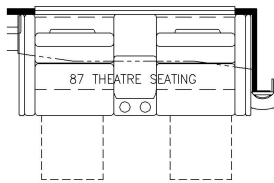

2025 Dutch Star Diesel Pusher 4370

T360 - 72Wx17H KITCHEN WINDOW

K156 - 87 THEATRE SEATING AND 74 TRI FOLD SOFA W/38 EURO BOOTH

K643 - RECLINERS W/LAMPSTAND AND TRI FOLD SOFA