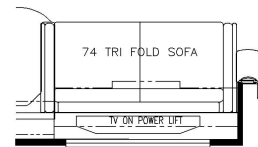

2025 Dutch Star Diesel Pusher 4370

T360 - 72Wx17H KITCHEN WINDOW

K156 - 87 THEATRE SEATING AND 74 TRI FOLD SOFA W/38 EURO BOOTH

K643 - RECLINERS W/LAMPSTAND AND TRI FOLD SOFA