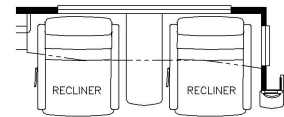

2025 Dutch Star Diesel Pusher 4370

T360 - 72Wx17H KITCHEN WINDOW

K156 - 87 THEATRE SEATING AND 74 TRI FOLD SOFA W/38 EURO BOOTH

K643 - RECLINERS W/LAMPSTAND AND TRI FOLD SOFA