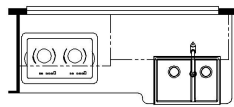

2025 Dutch Star Diesel Pusher 4370

T360 - 72Wx17H KITCHEN WINDOW

K156 - 87 THEATRE SEATING AND 74 TRI FOLD SOFA W/38 EURO BOOTH

K643 - RECLINERS W/LAMPSTAND AND TRI FOLD SOFA