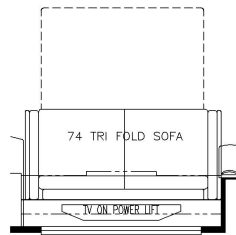

K178 - 87 THEATRE SEATING AND TRI FOLD SOFA

K425 - CONVERTIBLE DINETTE

K643 - RECLINERS W/LAMPSTAND AND TRI FOLD SOFA

K178 - 87 THEATRE SEATING AND TRI FOLD SOFA

T360 - 66W x 17H KITCHEN WINDOW