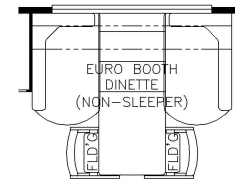

2025 Dutch Star Diesel Pusher 4369

K127 - COMBINATION DESK W/FREE STANDING DINETTE

K128 - COMBINATION DESK W/BUFFET DINETTE

K550 - EURO BOOTH DINETTE (NON-SLEEPER)

K643 - RECLINERS W/LAMPSTAND AND TRI FOLD SOFA