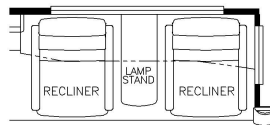

2025 Dutch Star Diesel Pusher 4369

K127 - COMBINATION DESK W/FREE STANDING DINETTE

K128 - COMBINATION DESK W/BUFFET DINETTE

K550 - EURO BOOTH DINETTE (NON-SLEEPER)

K643 - RECLINERS W/LAMPSTAND AND TRI FOLD SOFA