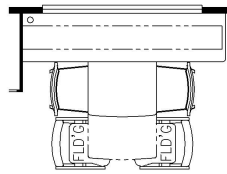

2025 Dutch Star Diesel Pusher 4369

K127 - COMBINATION DESK W/FREE STANDING DINETTE

K128 - COMBINATION DESK W/BUFFET DINETTE

K550 - EURO BOOTH DINETTE (NON-SLEEPER)

K643 - RECLINERS W/LAMPSTAND AND TRI FOLD SOFA

K178 - 87 THEATRE SEATING AND TRI FOLD SOFA

K425 - CONVERTIBLE DINETTE

K643 - RECLINERS W/LAMPSTAND AND TRI FOLD SOFA

K178 - 87 THEATRE SEATING AND TRI FOLD SOFA

T360 - 66W x 17H KITCHEN WINDOW