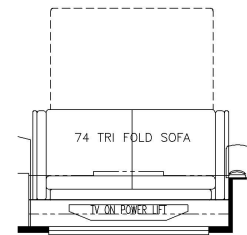

K178 - 87 THEATRE SEATING AND TRI FOLD SOFA

K425 - CONVERTIBLE DINETTE

K643 - RECLINERS W/LAMPSTAND AND TRI FOLD SOFA

K178 - 87 THEATRE SEATING AND TRI FOLD SOFA

T360 - 66W x 17H KITCHEN WINDOW