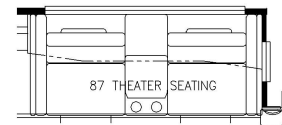

2025 Dutch Star Diesel Pusher 4369

K127 - COMBINATION DESK W/FREE STANDING DINETTE

K128 - COMBINATION DESK W/BUFFET DINETTE

K550 - EURO BOOTH DINETTE (NON-SLEEPER)

K643 - RECLINERS W/LAMPSTAND AND TRI FOLD SOFA

K178 - 87 THEATRE SEATING AND TRI FOLD SOFA

K425 - CONVERTIBLE DINETTE

K643 - RECLINERS W/LAMPSTAND AND TRI FOLD SOFA

K178 - 87 THEATRE SEATING AND TRI FOLD SOFA

T360 - 66W x 17H KITCHEN WINDOW