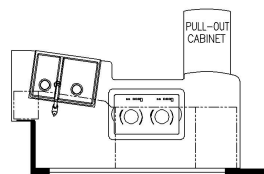

K178 - 87 THEATRE SEATING AND TRI FOLD SOFA

K425 - CONVERTIBLE DINETTE

K643 - RECLINERS W/LAMPSTAND AND TRI FOLD SOFA

K178 - 87 THEATRE SEATING AND TRI FOLD SOFA

T360 - 66W x 17H KITCHEN WINDOW