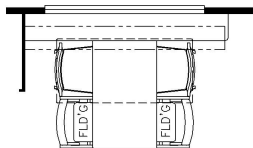

K425 - CONVERTIBLE DINETTE