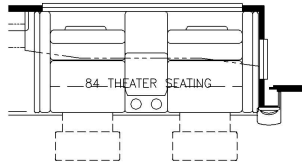

2025 Dutch Star Diesel Pusher 4340

K127 - COMBINATION DESK W/FREE STANDING DINETTE

K128 - COMBINATION DESK W/BUFFET DINETTE

K550 - EURO BOOTH DINETTE

K425 - CONVERTIBLE DINETTE

K198 - THEATRE SEATING

T360 - 60W x 17H KITCHEN WINDOW