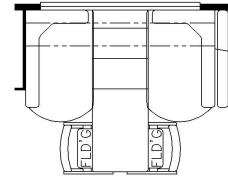

2025 Dutch Star Diesel Pusher 4340

K127 - COMBINATION DESK W/FREE STANDING DINETTE

K128 - COMBINATION DESK W/BUFFET DINETTE

K550 - EURO BOOTH DINETTE

K425 - CONVERTIBLE DINETTE

K198 - THEATRE SEATING

T360 - 60W x 17H KITCHEN WINDOW