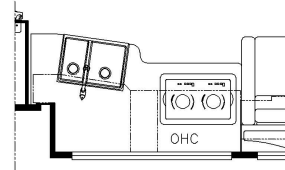

2025 Dutch Star Diesel Pusher 4340

K127 - COMBINATION DESK W/FREE STANDING DINETTE

K128 - COMBINATION DESK W/BUFFET DINETTE

K550 - EURO BOOTH DINETTE

K425 - CONVERTIBLE DINETTE

K198 - THEATRE SEATING

T360 - 60W x 17H KITCHEN WINDOW