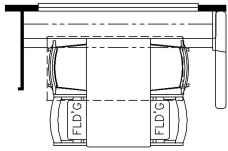

2025 Dutch Star Diesel Pusher 4340

K127 - COMBINATION DESK W/FREE STANDING DINETTE

K128 - COMBINATION DESK W/BUFFET DINETTE

K550 - EURO BOOTH DINETTE

K425 - CONVERTIBLE DINETTE

K198 - THEATRE SEATING

T360 - 60W x 17H KITCHEN WINDOW