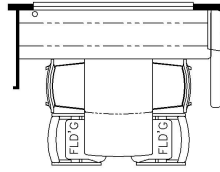

2025 Dutch Star Diesel Pusher 4340

K127 - COMBINATION DESK W/FREE STANDING DINETTE

K128 - COMBINATION DESK W/BUFFET DINETTE

K550 - EURO BOOTH DINETTE

K425 - CONVERTIBLE DINETTE

K198 - THEATRE SEATING

T360 - 60W x 17H KITCHEN WINDOW