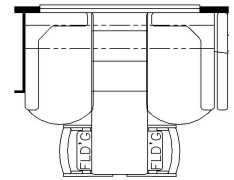

2025 Dutch Star Diesel Pusher 4325

K127 - COMBINATION DESK W/FREE STANDING DINETTE

K128 - COMBINATION DESK W/BUFFET DINETTE

K425 - CONVERTIBLE DINETTE

K550 - EURO BOOTH DINETTE

J100 - BEVERAGE CENTER

K643 - RECLINERS W/LAMPSTAND AND TRI FOLD SOFA

K178 - 87 THEATRE SEATING AND TRI FOLD SOFA

T360 - 66W x 17H KITCHEN WINDOW