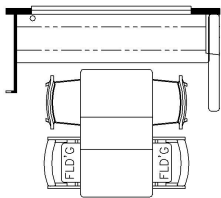

2025 Dutch Star Diesel Pusher 4325

K127 - COMBINATION DESK W/FREE STANDING DINETTE

K128 - COMBINATION DESK W/BUFFET DINETTE

K425 - CONVERTIBLE DINETTE

K550 - EURO BOOTH DINETTE

J100 - BEVERAGE CENTER

K643 - RECLINERS W/LAMPSTAND AND TRI FOLD SOFA

K178 - 87 THEATRE SEATING AND TRI FOLD SOFA

T360 - 66W x 17H KITCHEN WINDOW