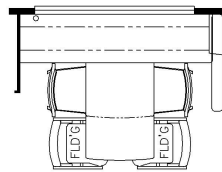

2025 Dutch Star Diesel Pusher 4325

K127 - COMBINATION DESK W/FREE STANDING DINETTE

K128 - COMBINATION DESK W/BUFFET DINETTE

K425 - CONVERTIBLE DINETTE

K550 - EURO BOOTH DINETTE

J100 - BEVERAGE CENTER

K643 - RECLINERS W/LAMPSTAND AND TRI FOLD SOFA

K178 - 87 THEATRE SEATING AND TRI FOLD SOFA

T360 - 66W x 17H KITCHEN WINDOW