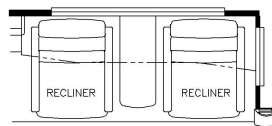

2025 Dutch Star Diesel Pusher 4325

K127 - COMBINATION DESK W/FREE STANDING DINETTE

K128 - COMBINATION DESK W/BUFFET DINETTE

K425 - CONVERTIBLE DINETTE

K550 - EURO BOOTH DINETTE

J100 - BEVERAGE CENTER

K643 - RECLINERS W/LAMPSTAND AND TRI FOLD SOFA