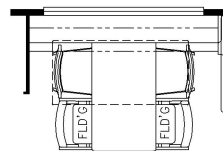

2025 Dutch Star Diesel Pusher 4325

K127 - COMBINATION DESK W/FREE STANDING DINETTE

K128 - COMBINATION DESK W/BUFFET DINETTE

K425 - CONVERTIBLE DINETTE

K550 - EURO BOOTH DINETTE

J100 - BEVERAGE CENTER

K643 - RECLINERS W/LAMPSTAND AND TRI FOLD SOFA