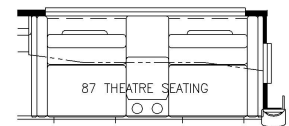

2025 Dutch Star Diesel Pusher 4325

K127 - COMBINATION DESK W/FREE STANDING DINETTE

K128 - COMBINATION DESK W/BUFFET DINETTE

K425 - CONVERTIBLE DINETTE

K550 - EURO BOOTH DINETTE

J100 - BEVERAGE CENTER

K643 - RECLINERS W/LAMPSTAND AND TRI FOLD SOFA

K178 - 87 THEATRE SEATING AND TRI FOLD SOFA

T360 - 66W x 17H KITCHEN WINDOW