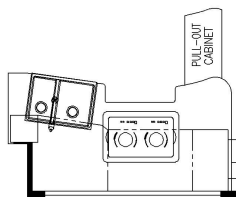

2025 Dutch Star Diesel Pusher 4325

K127 - COMBINATION DESK W/FREE STANDING DINETTE

K128 - COMBINATION DESK W/BUFFET DINETTE

K425 - CONVERTIBLE DINETTE

K550 - EURO BOOTH DINETTE

J100 - BEVERAGE CENTER

K643 - RECLINERS W/LAMPSTAND AND TRI FOLD SOFA

K178 - 87 THEATRE SEATING AND TRI FOLD SOFA

T360 - 66W x 17H KITCHEN WINDOW