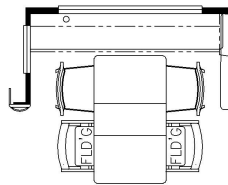

2025 Dutch Star Diesel Pusher 4311

K123 - COMBINATION DESK W/BUFFET DINETTE

K129 - COMBINATION DESK W/FREE STANDING DINETTE

K131 - BUFFET DINETTE

K425 - CONVERTIBLE DINETTE

T035 - SLIDING SCREEN DOOR

T360 - 36Wx17H KITCHEN WINDOW

K070 - QUEEN BED WITH WARDROBE AND 57X36 ROLL IN SHOWER (WITH REAR END WALL WINDOW)

K627 - FULL HEIGHT QUEEN BED BASE

K628 - LOWERED QUEEN GLIDEAWAY BED BASE (OMIT END WALL WINDOW)

K647 - LOWERED KING AXEL BLOOM BED BASE (OMIT BOTH WINDOWS)