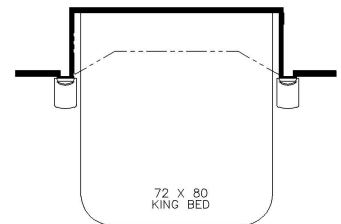

2025 Dutch Star Diesel Pusher 4311

K123 - COMBINATION DESK W/BUFFET DINETTE

K129 - COMBINATION DESK W/FREE STANDING DINETTE

K131 - BUFFET DINETTE

K425 - CONVERTIBLE DINETTE

T035 - SLIDING SCREEN DOOR

T360 - 36Wx17H KITCHEN WINDOW

K070 - QUEEN BED WITH WARDROBE AND 57X36 ROLL IN SHOWER (WITH REAR END WALL WINDOW)

K627 - FULL HEIGHT QUEEN BED BASE

K628 - LOWERED QUEEN GLIDEAWAY BED BASE (OMIT END WALL WINDOW)

K647 - LOWERED KING AXEL BLOOM BED BASE (OMIT BOTH WINDOWS)