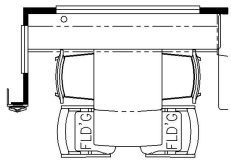

2025 Dutch Star Diesel Pusher 4311

K123 - COMBINATION DESK W/BUFFET DINETTE

K129 - COMBINATION DESK W/FREE STANDING DINETTE

K131 - BUFFET DINETTE

K425 - CONVERTIBLE DINETTE

T035 - SLIDING SCREEN DOOR

T360 - 36Wx17H KITCHEN WINDOW

K070 - QUEEN BED WITH WARDROBE AND 57X36 ROLL IN SHOWER (WITH REAR END WALL WINDOW)

K627 - FULL HEIGHT QUEEN BED BASE

K628 - LOWERED QUEEN GLIDEAWAY BED BASE (OMIT END WALL WINDOW)

K647 - LOWERED KING AXEL BLOOM BED BASE (OMIT BOTH WINDOWS)