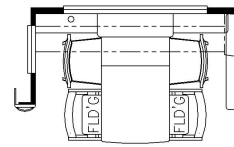

2025 Dutch Star Diesel Pusher 4311

K123 - COMBINATION DESK W/BUFFET DINETTE

K129 - COMBINATION DESK W/FREE STANDING DINETTE

K131 - BUFFET DINETTE

K425 - CONVERTIBLE DINETTE

T035 - SLIDING SCREEN DOOR

T360 - 36Wx17H KITCHEN WINDOW

K070 - QUEEN BED WITH WARDROBE AND 57X36 ROLL IN SHOWER (WITH REAR END WALL WINDOW)

K627 - FULL HEIGHT QUEEN BED BASE

K628 - LOWERED QUEEN GLIDEAWAY BED BASE (OMIT END WALL WINDOW)

K647 - LOWERED KING AXEL BLOOM BED BASE (OMIT BOTH WINDOWS)