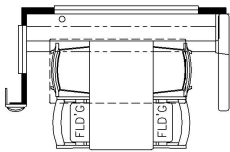

2025 Dutch Star Diesel Pusher 4311

K123 - COMBINATION DESK W/BUFFET DINETTE

K129 - COMBINATION DESK W/FREE STANDING DINETTE

K131 - BUFFET DINETTE

K425 - CONVERTIBLE DINETTE

T035 - SLIDING SCREEN DOOR

T360 - 36Wx17H KITCHEN WINDOW

K070 - QUEEN BED WITH WARDROBE AND 57X36 ROLL IN SHOWER (WITH REAR END WALL WINDOW)

K627 - FULL HEIGHT QUEEN BED BASE

K628 - LOWERED QUEEN GLIDEAWAY BED BASE (OMIT END WALL WINDOW)

K647 - LOWERED KING AXEL BLOOM BED BASE (OMIT BOTH WINDOWS)