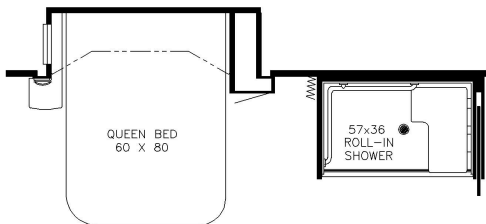

2025 Dutch Star Diesel Pusher 4311

K123 - COMBINATION DESK W/BUFFET DINETTE

K129 - COMBINATION DESK W/FREE STANDING DINETTE

K131 - BUFFET DINETTE

K425 - CONVERTIBLE DINETTE

T035 - SLIDING SCREEN DOOR

T360 - 36Wx17H KITCHEN WINDOW

K070 - QUEEN BED WITH WARDROBE AND 57X36 ROLL IN SHOWER (WITH REAR END WALL WINDOW)

K627 - FULL HEIGHT QUEEN BED BASE

K628 - LOWERED QUEEN GLIDEAWAY BED BASE (OMIT END WALL WINDOW)

K647 - LOWERED KING AXEL BLOOM BED BASE (OMIT BOTH WINDOWS)