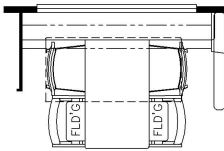

2025 Dutch Star Diesel Pusher 4081

K127 - COMBINATION DESK W/FREE STANDING DINETTE

K128 - COMBINATION DESK W/BUFFER DINETTE

K550 - EURO BOOTH DINETTE

K425 - CONVERTIBLE DINETTE

K643 - RECLINERS AND TRI FOLD SOFA