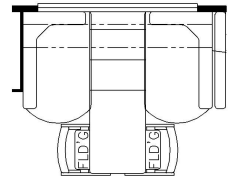

2025 Dutch Star Diesel Pusher 4081

K127 - COMBINATION DESK W/FREE STANDING DINETTE

K128 - COMBINATION DESK W/BUFFER DINETTE

K550 - EURO BOOTH DINETTE

K425 - CONVERTIBLE DINETTE

K643 - RECLINERS AND TRI FOLD SOFA

K178 - 87 THEATRE SEATING AND TRI FOLD SOFA

T360 - 66W x 17H KITCHEN WINDOW