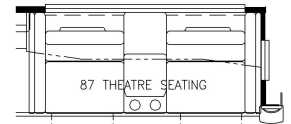

2025 Dutch Star Diesel Pusher 4081

K127 - COMBINATION DESK W/FREE STANDING DINETTE

K128 - COMBINATION DESK W/BUFFER DINETTE

K550 - EURO BOOTH DINETTE

K425 - CONVERTIBLE DINETTE

K643 - RECLINERS AND TRI FOLD SOFA