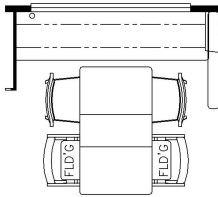

K127 - COMBINATION DESK W/FREE STANDING DINETTE