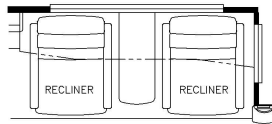

2025 Dutch Star Diesel Pusher 4081

K127 - COMBINATION DESK W/FREE STANDING DINETTE

K128 - COMBINATION DESK W/BUFFER DINETTE

K550 - EURO BOOTH DINETTE

K425 - CONVERTIBLE DINETTE

K643 - RECLINERS AND TRI FOLD SOFA