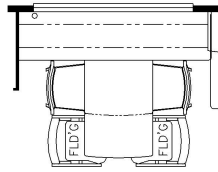

K128 - COMBINATION DESK W/BUFFER DINETTE