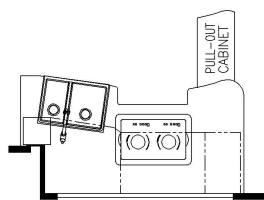

T360 - 66W x 17H KITCHEN WINDOW